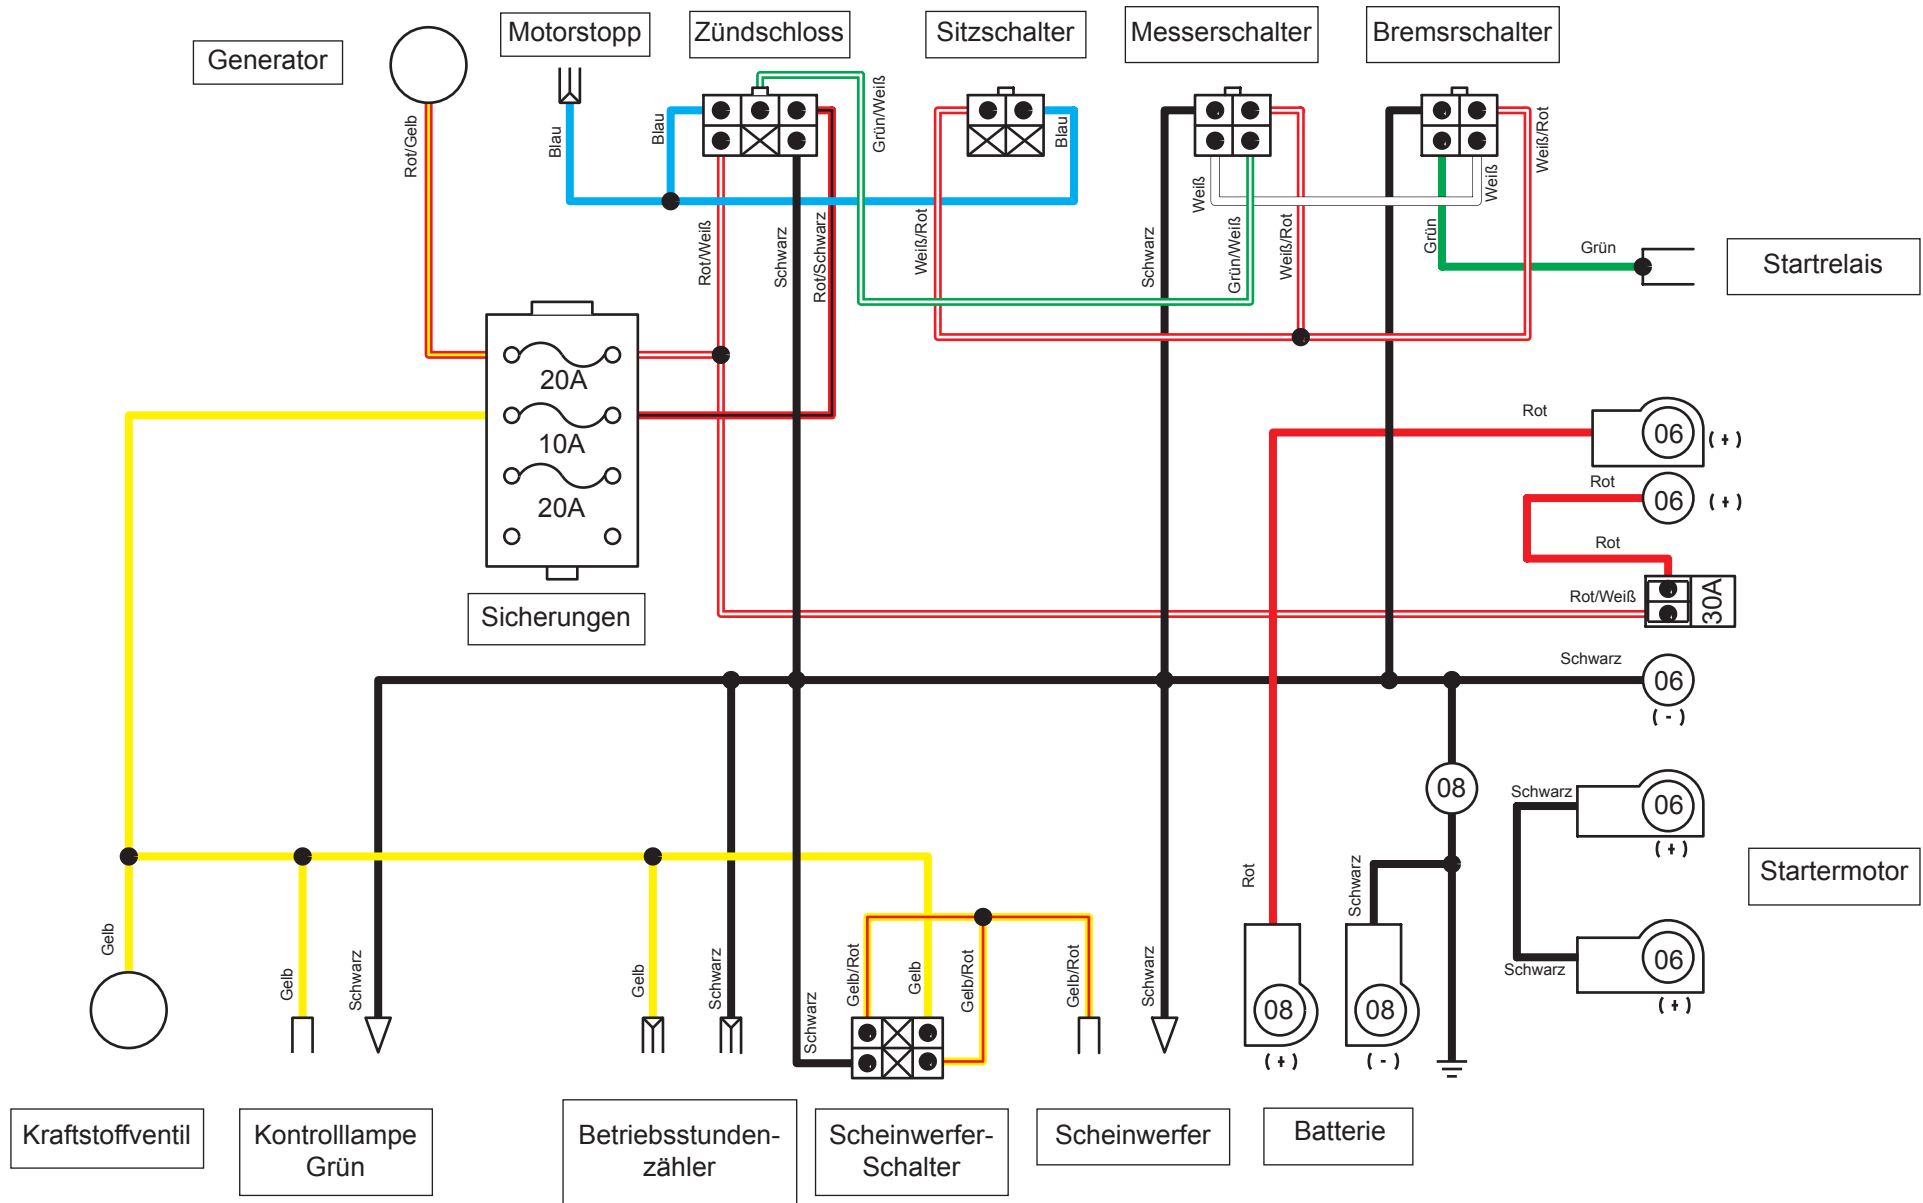

Schaltplan RM 902/972

Zündschloss					
	SW	RO/WE	RO/SW	GN/WE	BL
AUS	●				●
AN		●	●		
Start		●		●	