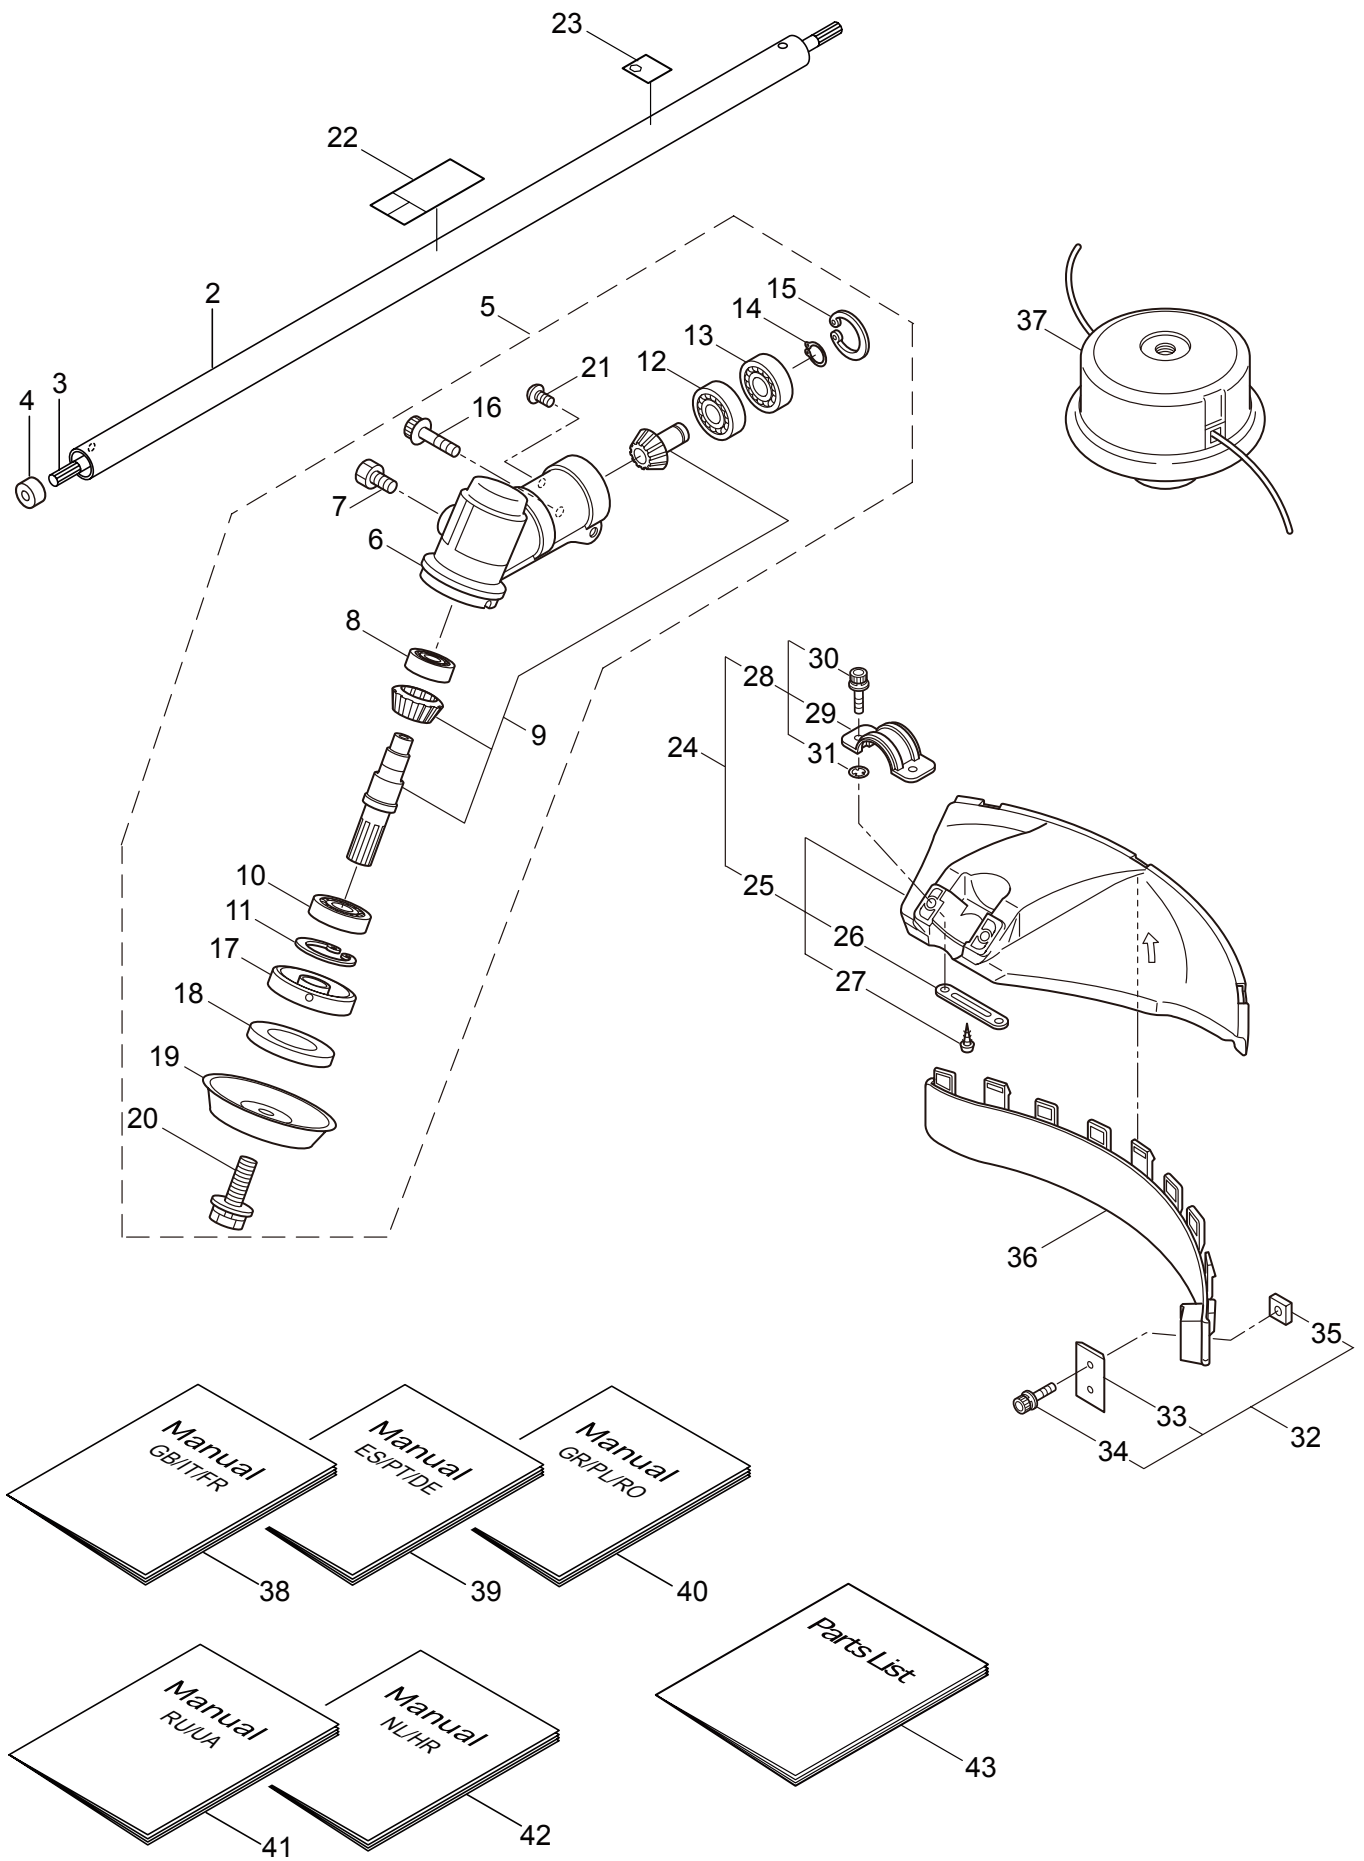

Ersatzteilliste

MCA-S

Inhalt

1. MCA-S3
ET-Nummern4

06.2016

MARUYAMA

P/N524065-2-Deu

1. MCA-S

1. MCA-S

ET-Nummern

Pos.	Artikel Nummer	Beschreibung	Anzahl	Anmerkung
1-1	77-364515	MCA-S	1	
1-2	77-237170	Driveshaft Tube Ass'y	1	
1-3	77-236843	Driveshaft	1	758L
1-4	77-216079	Stopper	1	
1-5	77-231880	Gearcase Ass'y	1	Incl.6-21
1-6	77-225960	Gearcase	1	
1-7	77-234109	Bolt	1	M8x8
1-8	77-227990	Bearing	1	#608
1-9	77-228416	Gear Set	1	
1-10	77-227991	Bearing	1	#6001DDU
1-11	77-55185	Snap Ring	1	#28
1-12	77-227992	Bearing	1	#609
1-13	77-227993	Bearing	1	#609Z
1-14	77-228477	Snap Ring	1	#9
1-15	77-140270	Snap Ring	1	#24
1-16	77-261246	Cap Screw	1	M5x25
1-17	77-212986	Boss Adapter	1	
1-18	77-140275	Clamping Washer	1	
1-19	77-215547	Stabilizer	1	
1-20	77-215610	Bolt	1	M8x22,Counterclockwise
1-21	77-219087	Cap Screw	1	M5x10
1-22	77-223188	Label	1	
1-23	77-225381	Label	1	114dB
1-24	77-232086	Safety Cover Ass'y	1	Incl.25-31
1-25	77-231252	Safety Cover Ass'y	1	Incl.26,27
1-26	77-227819	Bracket	1	
1-27	77-221580	Screw	1	4x8
1-28	77-232087	Bracket Ass'y	1	Incl.29-31
1-29	77-227822	Bracket	1	
1-30	77-220632	Cap Screw	2	M6x30
1-31	77-231704	Washer	2	6x13xt1.0
1-32	77-231882	String Cutter Ass'y	1	Incl.33-35
1-33	77-230747	String Cutter	1	
1-34	77-261250	Cap Screw	1	M5x20
1-35	77-228325	Nut	1	
1-36	77-230748	Cover Extention	1	
1-37	77-232226	Semi-Auto Head (L)	1	
1-38	77-237728	Instruction Manual	1	GB/IT/FR
1-39	77-237729	Instruction Manual	1	ES/PT/DE
1-40	77-237730	Instruction Manual	1	GR/PL/RO
1-41	77-237731	Instruction Manual	1	RU/UA
1-42	77-238191	Instruction Manual	1	NL/HR
1-43	77-524065	Parts List	1	MCA-S