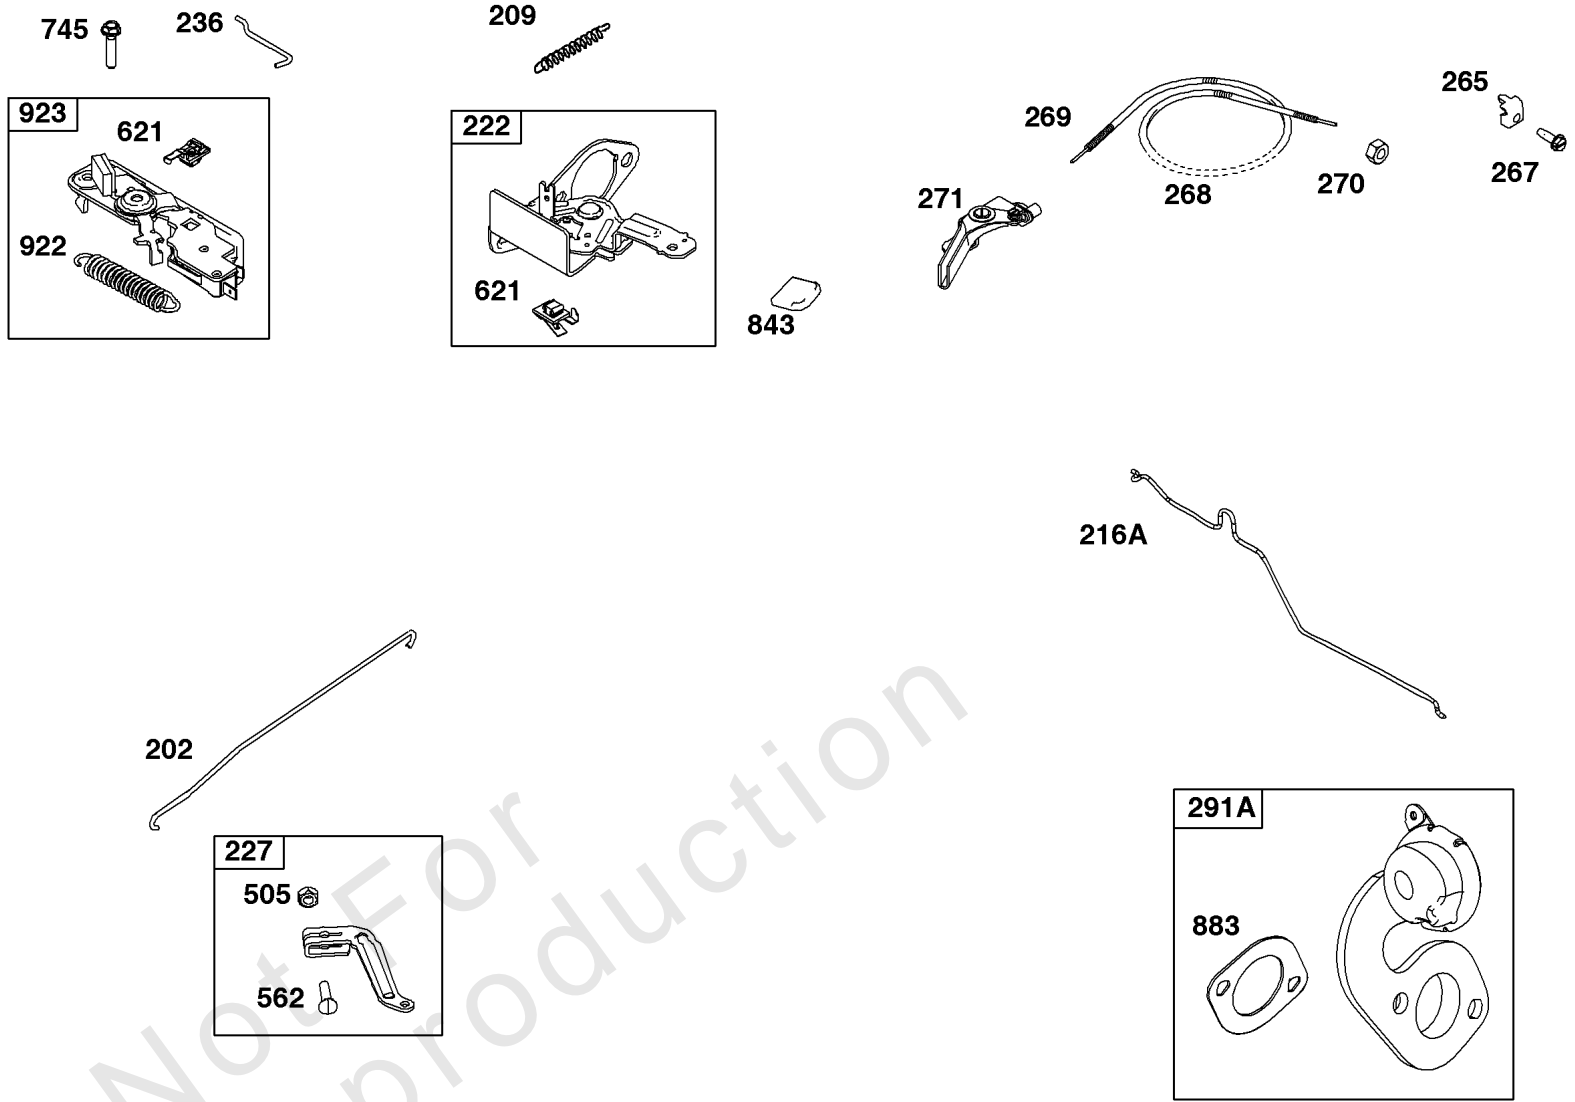

Not For
Reproduction

Controls, Governor Spring, Thermostat

REF NO	PART NO	QTY	DESCRIPTION
202	796657		Link-Mechanical Governor
209	796484		SPRING, Governor
216A	798944		Link-Choke
222	796482		Bracket-Control -(Manual Friction, Remote, & Fixed Speed Control)
227	796487		Lever-Governor Control
236	691826		Link-Lockout
265	690798		Clamp-Casing
267	691044		SCREW -(Casing Clamp)
268	691025		CASING, Control Wire -(Cut To Required Length)
269	691026		WIRE, Control -(Cut To Required Length)
270	691027		NUT -(Control Wire Casing)
271	691028		Lever-Control
291A	798938		Thermostat
505	793515		NUT -(Governor Control Lever)
562	793514		Bolt -(Governor Control Lever)
621	692310		Switch-Stop
745	793491		Screw -(Brake)
843	691884		Sleeve-Lever
883	793497		Gasket-Exhaust
922	692135		Spring-Brake
923	796635		Brake