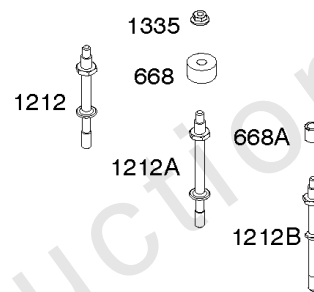

Blower Housing, Cover/Guards, Flywheel, Rewind Starter

REF NO	PART NO	QTY	DESCRIPTION
23B	796621		Flywheel -(Cast Iron)
37	590921		Guard-Flywheel
37B	799155		Guard-Flywheel
58	697316		Rope-Starter -(Cut To Required Length)
60	281434S		Grip-Starter Rope
60A	799716		Grip-Starter Rope
75	691736		Washer -(Flywheel)
78	793480		SCREW -(Flywheel Guard)
258	794451		Screw -(Control Guard)
304	796692		Housing-Blower -(Rewind Start)
332	690662		Nut -(Flywheel)
363	19069		Puller-Flywheel
423	798322		Stud -(Control Guard)
455	796615		CUP, Flywheel
608	796497		Starter-Rewind
660	798323		Guard-Control
660A	593287		Guard-Control
668	797373		Spacer
668A	797383		Spacer
925	796531		Cover-Linkage
1005	796614		Fan-Flywheel
1212	796537		Stud -(Blower Housing)
1212A	793479		Stud -(Blower Housing)
1212B	797002		Stud -(Blower Housing) (Used With Alternator Only)
1335	793481		Nut -(Blower Housing)