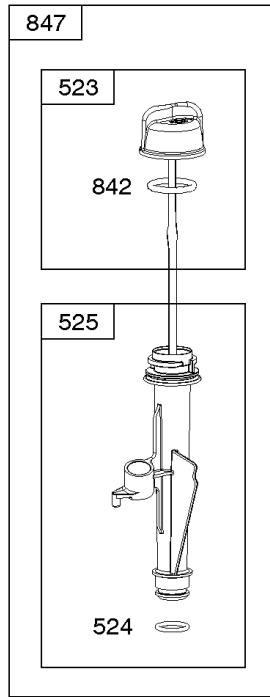

Fuel Supply, Lubrication

REF NO	PART NO	QTY	DESCRIPTION
187	791766		LINE, Fuel -(Cut To Required Length)
240	298090S		Filter-Fuel
523	796503		DIPSTICK
524	692296		Seal-Dipstick Tube
525	796502		Tube-Dipstick
601	791850		CLAMP, Hose
670	793485		Spacer-Fuel Tank
842	691031		SEAL, O-Ring -(Dipstick Tube)
847	796501		Dipstick/Tube Assembly
957	799585		Cap-Fuel Tank
957A	692046		Cap-Fuel Tank
957C	796577		Cap-Fuel Tank
958	698183		VALVE, Fuel Shut Off(PLT)
972	590949		Tank-Fuel -(Plastic)
1059	793471		Kit-Screw/Washer

Not For
Reproduction