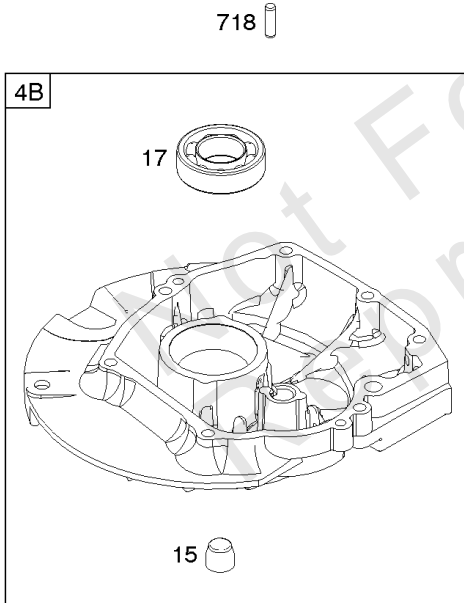

Gasket Set-Engine, Sump

REF NO	PART NO	QTY	DESCRIPTION
3	299819S		SEAL, Oil -(Magneto Side)
4B	592941		Sump-Engine
7	796475		Gasket-Cylinder Head
12	692232		Gasket-Crankcase
15	691680		PLUG, Oil Drain -(Square Socket)
17	798538		Bearing-Ball
20	399781S		Seal-Oil -(PTO Side)
22	691092		Screw -(Crankcase Cover/Sump)
51	796596		Gasket-Intake
163	691894		Gasket-Air Cleaner
358	592173		Gasket Set-Engine
524	692296		Seal-Dipstick Tube
623	793628		Seal-O Ring -(Carburetor Spacer)
718	690959		PIN, Locating
737	692511		Screw -(Oil Filter Adapter)
750	691147		Screw -(Oil Pump Cover)
842	691031		SEAL, O-Ring -(Dipstick Tube)
868	795440		Seal-Valve
883	793497		Gasket-Exhaust
943	692514		Seal-O Ring -(Oil Pump Cover)
965	692507		Cover-Oil Pump
988	692515		Gasket-Oil Adapter
993	796473		Gasket-Cylinder Head Plate
1022	796480		Gasket-Rocker Cover
1024	692508		Pump-Oil
1027	795990		Filter-Oil
1028	796522		Adapter-Oil Filter
1055	796524		Tube-Oil Pump