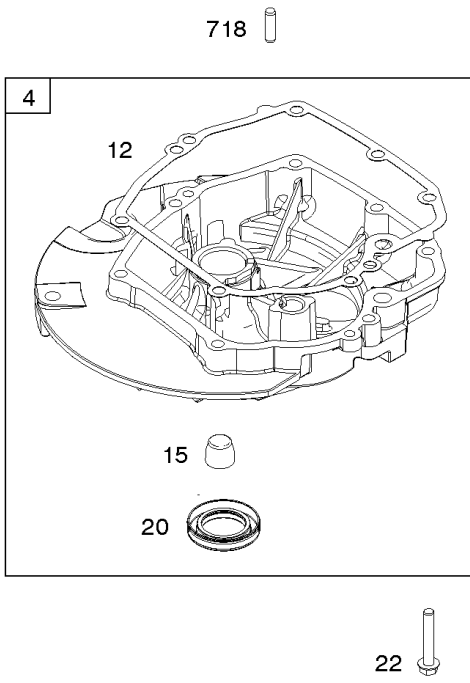

Gasket Set-Engine, Sump

REF NO	PART NO	QTY	DESCRIPTION
3	299819S		SEAL, Oil -(Magneto Side)
4B	592941		Sump-Engine
7	796475		Gasket-Cylinder Head
12	692232		Gasket-Crankcase
15	691680		PLUG, Oil Drain -(Square Socket)
17	798538		Bearing-Ball
20	399781S		Seal-Oil -(PTO Side)
22	691092		Screw -(Crankcase Cover/Sump)
51	796596		Gasket-Intake
163	691894		Gasket-Air Cleaner
358	592173		Gasket Set-Engine
524	692296		Seal-Dipstick Tube
623	793628		Seal-O Ring -(Carburetor Spacer)
718	690959		PIN, Locating
737	692511		Screw -(Oil Filter Adapter)
750	691147		Screw -(Oil Pump Cover)
842	691031		SEAL, O-Ring -(Dipstick Tube)
868	795440		Seal-Valve
883	793497		Gasket-Exhaust
943	692514		Seal-O Ring -(Oil Pump Cover)
965	692507		Cover-Oil Pump
988	692515		Gasket-Oil Adapter
993	796473		Gasket-Cylinder Head Plate
1022	796480		Gasket-Rocker Cover
1024	692508		Pump-Oil
1027	795990		Filter-Oil
1028	796522		Adapter-Oil Filter
1055	796524		Tube-Oil Pump