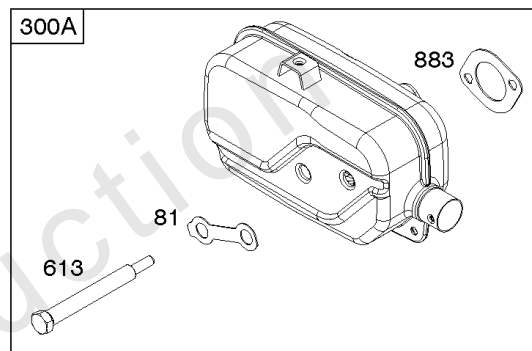

Exhaust System

REF NO	PART NO	QTY	DESCRIPTION
81	691740		Lock-Muffler Screw
300A	798940		Muffler
613	796496		Screw -(Muffler)
676A	799187		Deflector-Muffler
832A	593411		Guard-Muffler
836	793500		Screw -(Muffler Guard)
837	797735		Spacer-Muffler
883	793497		Gasket-Exhaust
994	690813		Arrestor-Spark

Not For
Reproduction