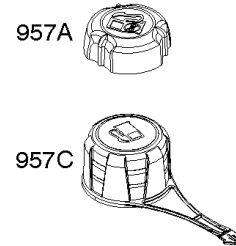

Fuel Supply, Lubrication

REF NO	PART NO	QTY	DESCRIPTION
187	791766		LINE, Fuel -(Cut To Required Length)
240	298090S		Filter-Fuel
523	796503		DIPSTICK
524	692296		Seal-Dipstick Tube
525	796502		Tube-Dipstick
601	791850		CLAMP, Hose
670	793485		Spacer-Fuel Tank
842	691031		SEAL, O-Ring -(Dipstick Tube)
847	796501		Dipstick/Tube Assembly
957	799585		Cap-Fuel Tank
957A	692046		Cap-Fuel Tank
957C	796577		Cap-Fuel Tank
958	698183		VALVE, Fuel Shut Off(PLT)
972	590949		Tank-Fuel -(Plastic)
1059	793471		Kit-Screw/Washer

Not For
Reproduction