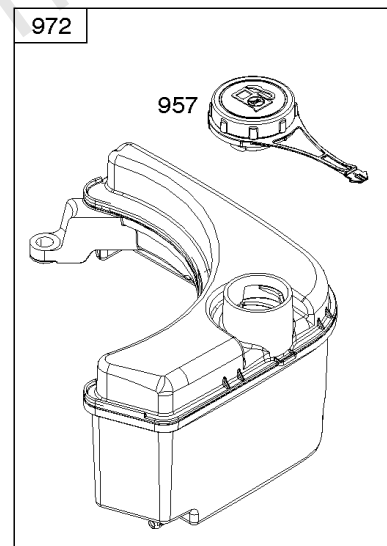

Fuel Supply, Lubrication

REF NO	PART NO	QTY	DESCRIPTION
187	791766		LINE, Fuel -(Cut To Required Length)
240	298090S		Filter-Fuel
523	796503		DIPSTICK
524	692296		Seal-Dipstick Tube
525	796502		Tube-Dipstick
601	791850		CLAMP, Hose
670	793485		Spacer-Fuel Tank
842	691031		SEAL, O-Ring -(Dipstick Tube)
847	796501		Dipstick/Tube Assembly
957	799585		Cap-Fuel Tank
957A	692046		Cap-Fuel Tank
957C	796577		Cap-Fuel Tank
958	698183		VALVE, Fuel Shut Off(PLT)
972	590949		Tank-Fuel -(Plastic)
1059	793471		Kit-Screw/Washer

Not For
Reproduction