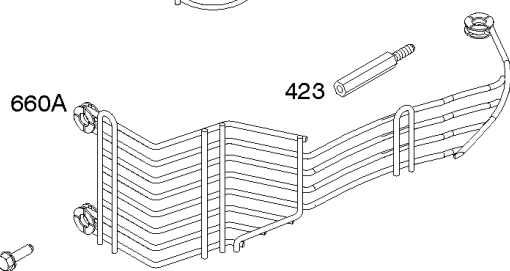

Blower Housing, Cover/Guards, Flywheel, Rewind Starter

REF NO	PART NO	QTY	DESCRIPTION
23B	796621		Flywheel -(Cast Iron)
37	590921		Guard-Flywheel
37B	799155		Guard-Flywheel
58	697316		Rope-Starter -(Cut To Required Length)
60	281434S		Grip-Starter Rope
60A	799716		Grip-Starter Rope
75	691736		Washer -(Flywheel)
78	793480		SCREW -(Flywheel Guard)
258	794451		Screw -(Control Guard)
304	796692		Housing-Blower -(Rewind Start)
332	690662		Nut -(Flywheel)
363	19069		Puller-Flywheel
423	798322		Stud -(Control Guard)
455	796615		CUP, Flywheel
608	796497		Starter-Rewind
660	798323		Guard-Control
660A	593287		Guard-Control
668	797373		Spacer
668A	797383		Spacer
925	796531		Cover-Linkage
1005	796614		Fan-Flywheel
1212	796537		Stud -(Blower Housing)
1212A	793479		Stud -(Blower Housing)
1212B	797002		Stud -(Blower Housing) (Used With Alternator Only)
1335	793481		Nut -(Blower Housing)