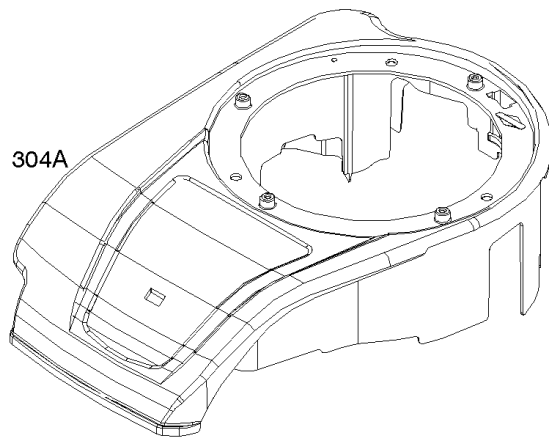

Blower Housing, Cover/Guards, Flywheel, Rewind Starter

REF NO	PART NO	QTY	DESCRIPTION
23B	796621		Flywheel -(Cast Iron)
37	590921		Guard-Flywheel
37B	799155		Guard-Flywheel
58	697316		Rope-Starter -(Cut To Required Length)
60	281434S		Grip-Starter Rope
60A	799716		Grip-Starter Rope
75	691736		Washer -(Flywheel)
78	793480		SCREW -(Flywheel Guard)
258	794451		Screw -(Control Guard)
304	796692		Housing-Blower -(Rewind Start)
332	690662		Nut -(Flywheel)
363	19069		Puller-Flywheel
423	798322		Stud -(Control Guard)
455	796615		CUP, Flywheel
608	796497		Starter-Rewind
660	798323		Guard-Control
660A	593287		Guard-Control
668	797373		Spacer
668A	797383		Spacer
925	796531		Cover-Linkage
1005	796614		Fan-Flywheel
1212	796537		Stud -(Blower Housing)
1212A	793479		Stud -(Blower Housing)
1212B	797002		Stud -(Blower Housing) (Used With Alternator Only)
1335	793481		Nut -(Blower Housing)