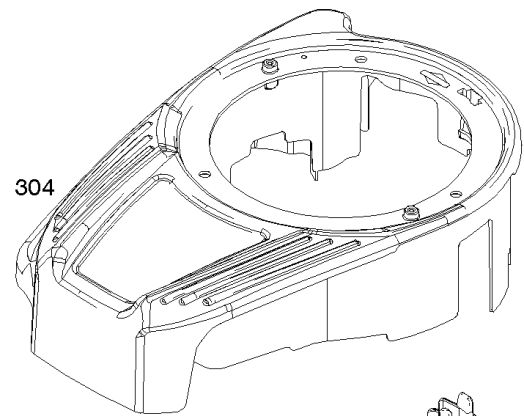

Blower Housing, Cover/Guards, Flywheel, Rewind Starter

REF NO	PART NO	QTY	DESCRIPTION
23B	796621		Flywheel -(Cast Iron)
37	590921		Guard-Flywheel
37B	799155		Guard-Flywheel
58	697316		Rope-Starter -(Cut To Required Length)
60	281434S		Grip-Starter Rope
60A	799716		Grip-Starter Rope
75	691736		Washer -(Flywheel)
78	793480		SCREW -(Flywheel Guard)
258	794451		Screw -(Control Guard)
304	796692		Housing-Blower -(Rewind Start)
332	690662		Nut -(Flywheel)
363	19069		Puller-Flywheel
423	798322		Stud -(Control Guard)
455	796615		CUP, Flywheel
608	796497		Starter-Rewind
660	798323		Guard-Control
660A	593287		Guard-Control
668	797373		Spacer
668A	797383		Spacer
925	796531		Cover-Linkage
1005	796614		Fan-Flywheel
1212	796537		Stud -(Blower Housing)
1212A	793479		Stud -(Blower Housing)
1212B	797002		Stud -(Blower Housing) (Used With Alternator Only)
1335	793481		Nut -(Blower Housing)