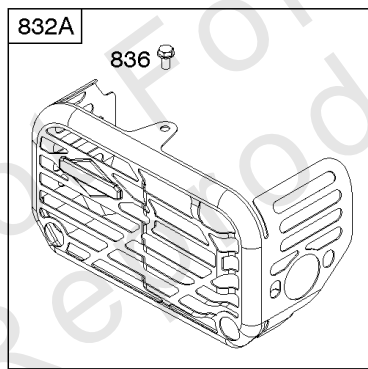

Exhaust System

REF NO	PART NO	QTY	DESCRIPTION
81	691740		Lock-Muffler Screw
300A	798940		Muffler
613	796496		Screw -(Muffler)
676A	799187		Deflector-Muffler
832A	593411		Guard-Muffler
836	793500		Screw -(Muffler Guard)
837	797735		Spacer-Muffler
883	793497		Gasket-Exhaust
994	690813		Arrestor-Spark

Not For
Reproduction