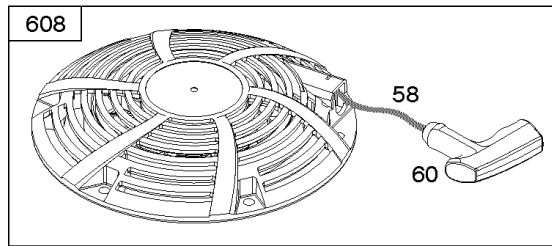

Blower Housing, Cover/Guards, Flywheel, Rewind Starter

REF NO	PART NO	QTY	DESCRIPTION
23B	796621		Flywheel -(Cast Iron)
37	590921		Guard-Flywheel
37B	799155		Guard-Flywheel
58	697316		Rope-Starter -(Cut To Required Length)
60	281434S		Grip-Starter Rope
60A	799716		Grip-Starter Rope
75	691736		Washer -(Flywheel)
78	793480		SCREW -(Flywheel Guard)
258	794451		Screw -(Control Guard)
304	796692		Housing-Blower -(Rewind Start)
332	690662		Nut -(Flywheel)
363	19069		Puller-Flywheel
423	798322		Stud -(Control Guard)
455	796615		CUP, Flywheel
608	796497		Starter-Rewind
660	798323		Guard-Control
660A	593287		Guard-Control
668	797373		Spacer
668A	797383		Spacer
925	796531		Cover-Linkage
1005	796614		Fan-Flywheel
1212	796537		Stud -(Blower Housing)
1212A	793479		Stud -(Blower Housing)
1212B	797002		Stud -(Blower Housing) (Used With Alternator Only)
1335	793481		Nut -(Blower Housing)