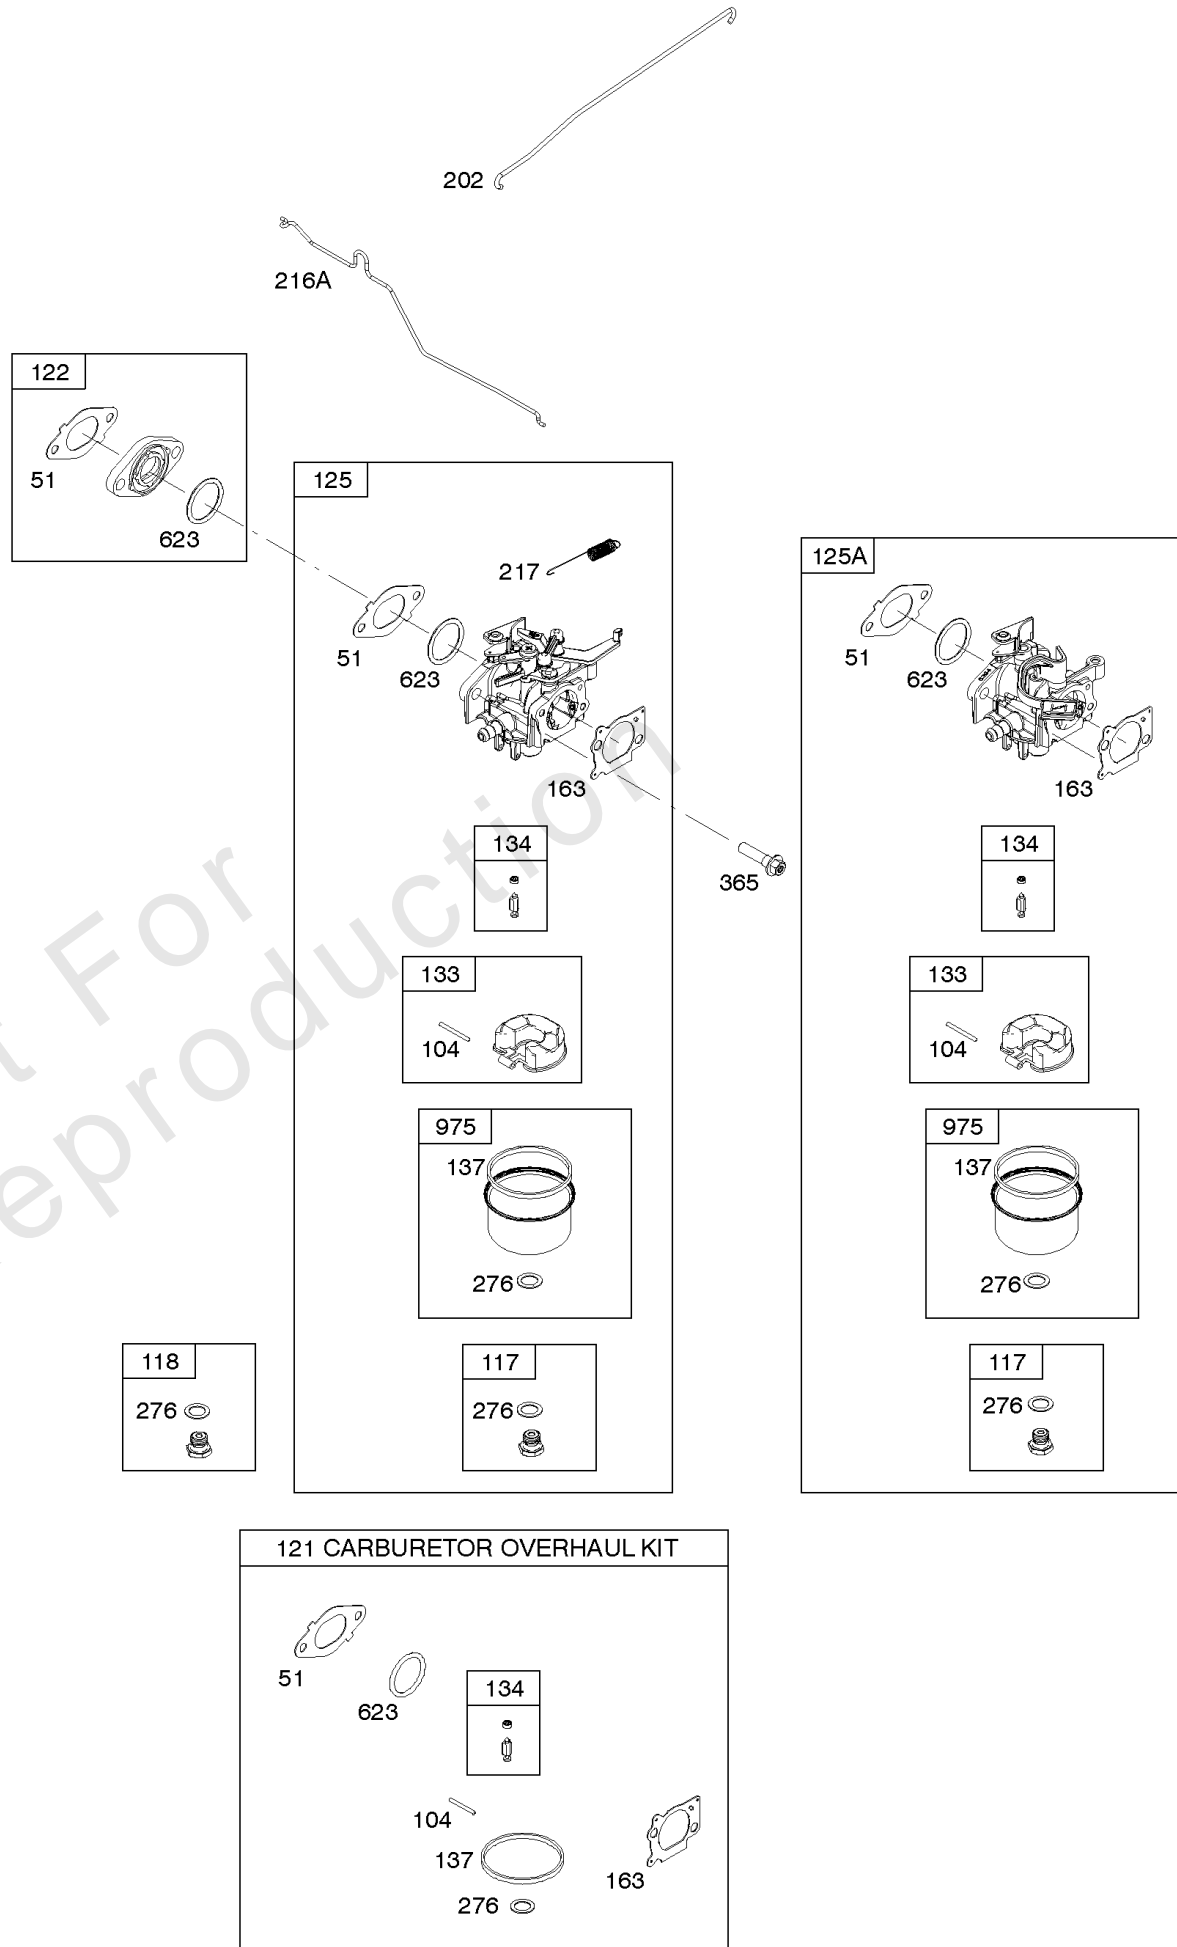

## Air Cleaner

REF NO	PART NO	QTY	DESCRIPTION
11	796478		Tube-Breather
163	691894		Gasket-Air Cleaner
265	690798		Clamp-Casing
267	691044		SCREW -(Casing Clamp)
445	795066		Filter-A/C Cartridge
875	796492		Base-Air Cleaner
967	796254		Filter-Pre Cleaner
968	796493		Cover-Air Cleaner
971	690349		Screw -(Air Cleaner Base to Carburetor/Throttle Body)

1319 WARNING LABEL

**REQUIRED** when replacing parts with warning labels affixed.

1319A WARNING LABEL

**REQUIRED** when replacing parts with warning labels affixed.

1330 REPAIR MANUAL

1036 EMISSIONS LABEL

Not For Reproduction

## Camshaft, Crankshaft, Cylinder, Operator's Manual, Piston/Rings/Connecting Rod,

REF NO	PART NO	QTY	DESCRIPTION
1	798947		Cylinder Assembly
3	299819S		SEAL, Oil -(Magneto Side)
16	796924		Crankshaft
24	222698S		KEY, Flywheel
25	591284		Piston Assembly -(Standard)
25	591285		Piston Assembly -(.020" Oversize)
26	591287		Ring Set -(.020" Oversize) -Used After Code Date 11063000
26	797304		Ring Set -(Standard) -Used Before Code Date 11070100
26	797305		Ring Set -(.020" Oversize) -Used Before Code Date 11070100
26	591286		Ring Set -(Standard) -Used After Code Date 11063000
27	691588		Lock-Piston Pin
28	298909		Pin-Piston
29	796470		Rod-Connecting
32	691664		Screw -(Connecting Rod)
32A	695759		Screw -(Connecting Rod)
43	593912		Slinger-Governor/Oil
46	694040		Camshaft
404	690272		WASHER -(Governor Crank)
598	592587		Shim-End Play -(Crankshaft or Camshaft Bearing)
615	690340		RETAINER, Governor Shaft
616	798327		Crank-Governor
718	690959		PIN, Locating
741	797521		Gear-Timing
1036	-----		Label-Emissions -(Available From A Briggs & Stratton Authorized Dealer)
1263	697124		REED, Breather
1264	793453		SCREW -(Breather Reed)
1319	794467		LABEL, Warning
1319A	797669		LABEL, Warning
1330	279000		Repair Manual
1375	796476		Cover-Breather Reed
1376	794451		Screw -(Breather Reed Cover)