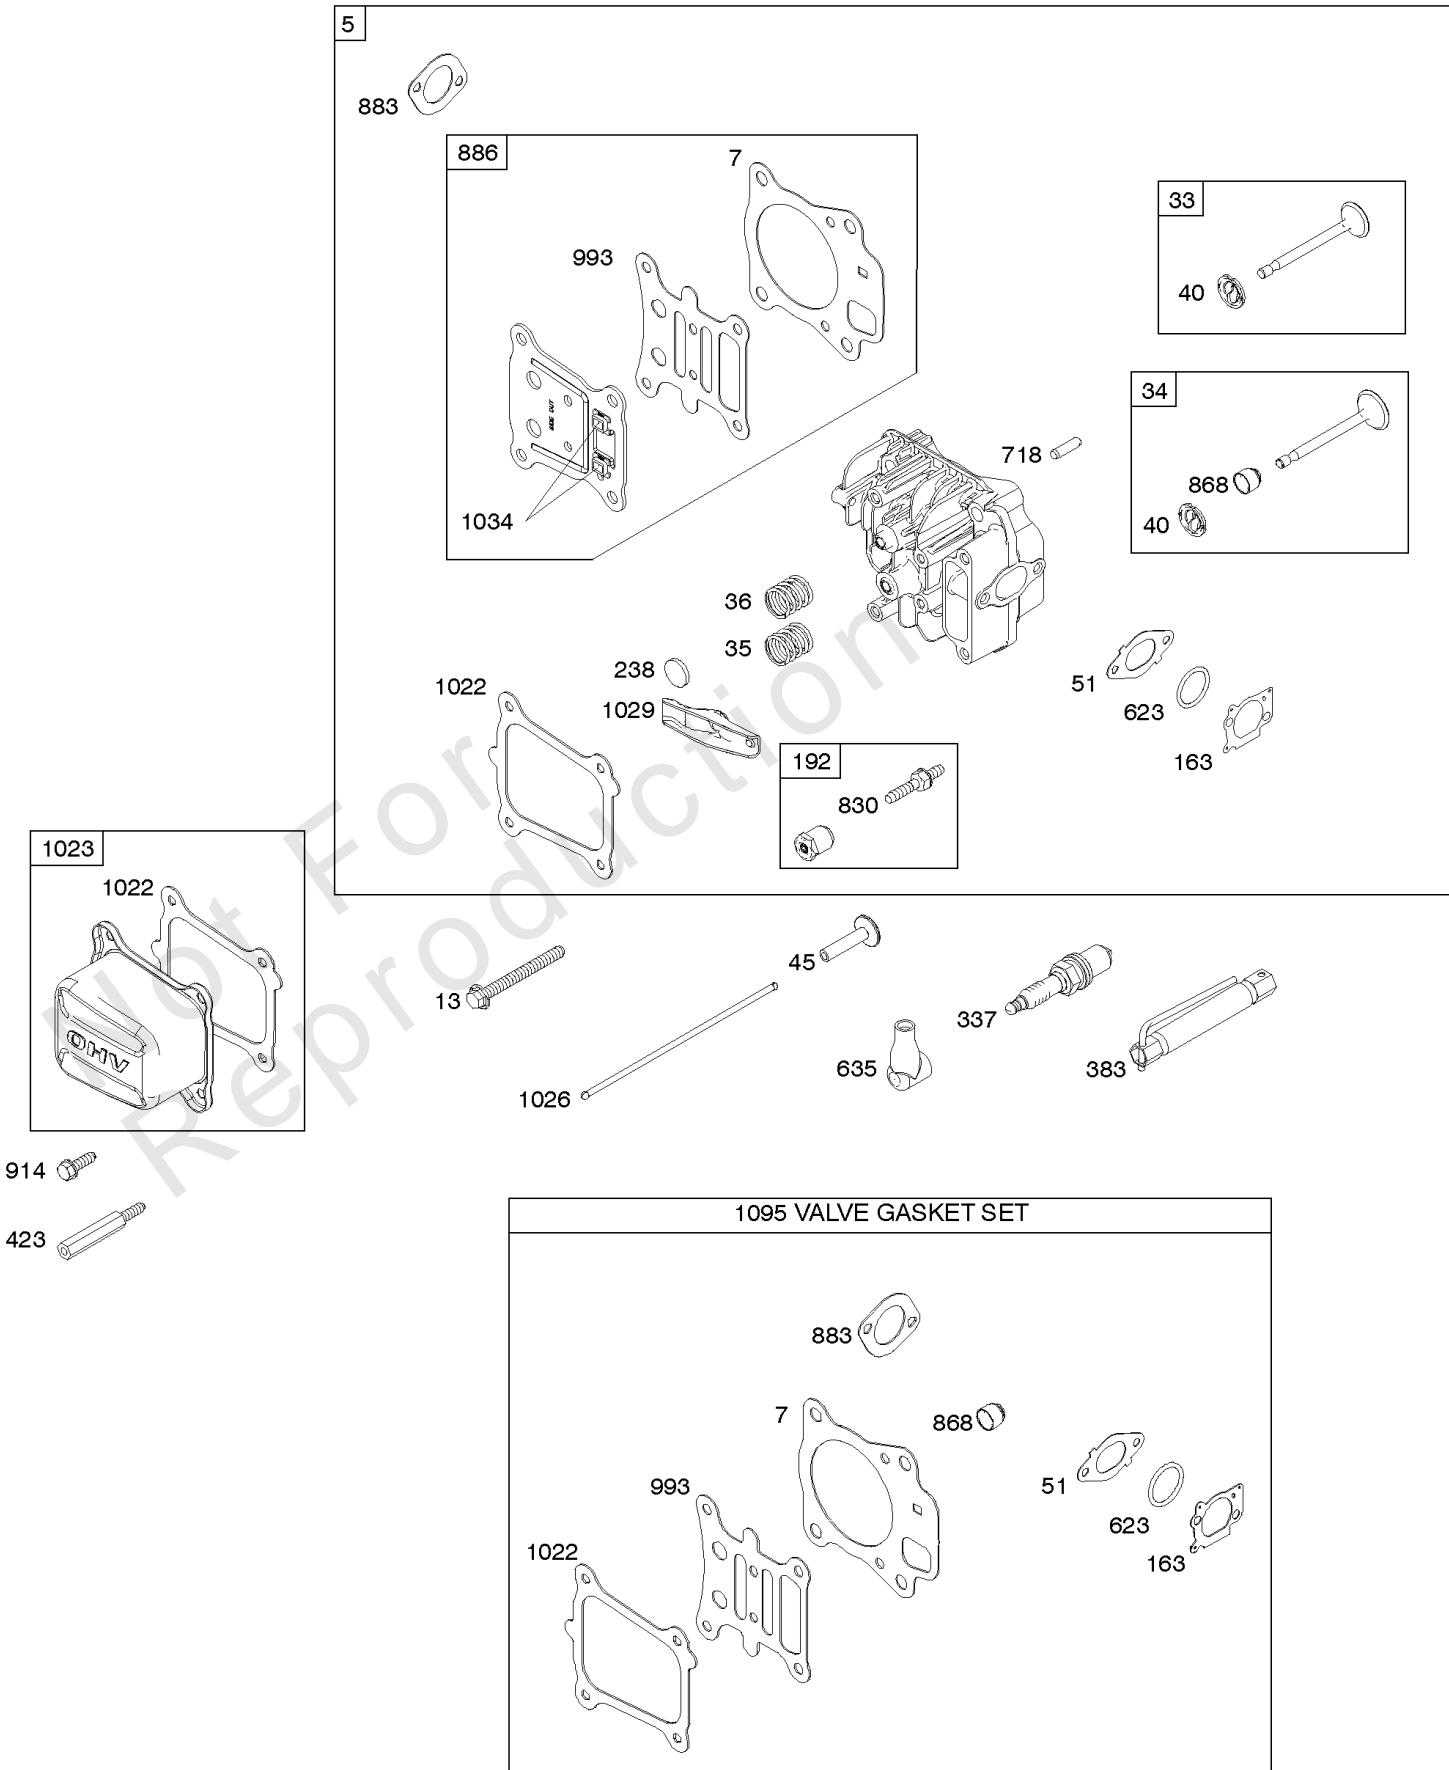

Cylinder Head, Gasket Set-Valves, Valves

REF NO	PART NO	QTY	DESCRIPTION
5	796471		Head-Cylinder
7	796475		Gasket-Cylinder Head
13	793451		Screw -(Cylinder Head)
33	499642		Valve-Exhaust
34	795443		Valve-Intake
35	691304		Spring-Valve -(Intake)
36	691304		Spring-Valve -(Exhaust)
40	692194		Retainer-Valve
45	690977		TAPPET, Valve
51	796596		Gasket-Intake
163	691894		Gasket-Air Cleaner
192	796631		Adjuster-Rocker Arm
238	691300		Cap-Valve
337	692720		PLUG, Spark -(EMS)
337	692051		Plug-Spark -(Resistor)
383	19576S		WRENCH, Spark Plug
423	798322		Stud -(Control Guard)
623	793628		Seal-O Ring -(Carburetor Spacer)
635	66538S		BOOT, Spark Plug
718	690959		PIN, Locating
830	796472		Stud-Rocker Arm
868	795440		Seal-Valve
883	793497		Gasket-Exhaust
886	799492		Gasket Kit-Cylinder Head/Plate
914	794451		Screw -(Rocker Cover)
993	796473		Gasket-Cylinder Head Plate
1022	796480		Gasket-Rocker Cover
1023	796479		Cover-Rocker
1026	796481		Rod-Push
1029	691230		Arm-Rocker
1034	691343		Guide-Push Rod
1095	592174		Gasket Set-Valve