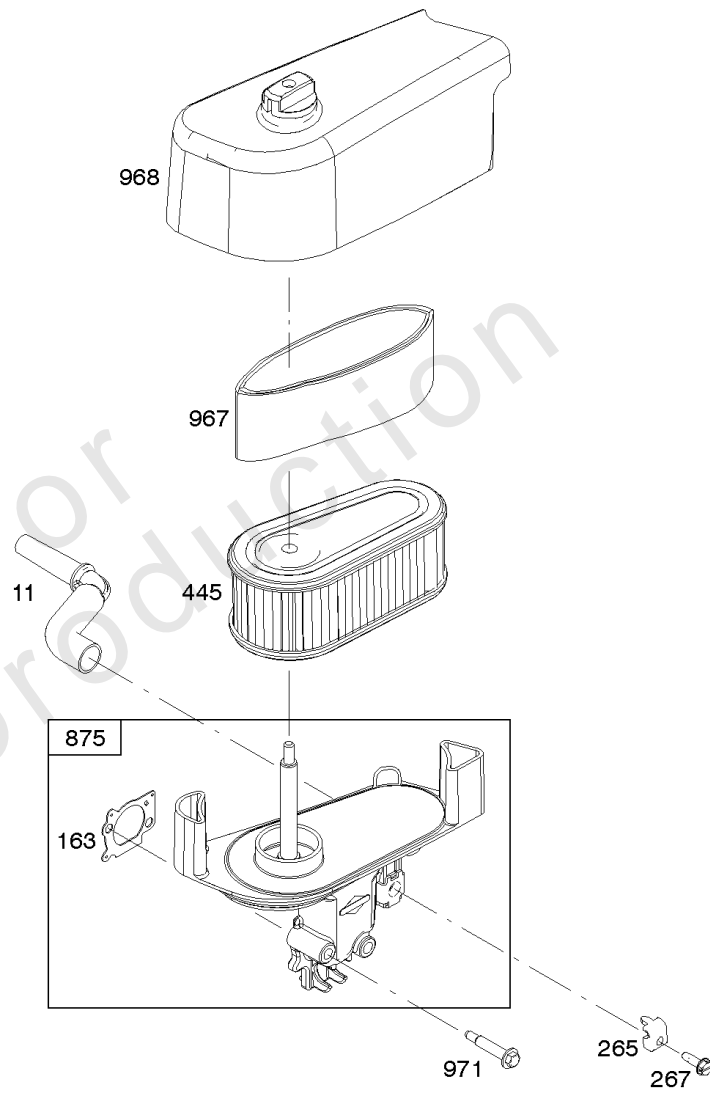

# Parts Manual

Mfg. No: 122Q72-0121-H1

---

<b>Model Components</b>	<b>Page</b>
Air Cleaner.....	4
Blower Housing, Cover/Guards, Flywheel, Rewind Starter.....	6
Camshaft, Crankshaft, Cylinder, Operator's Manual, Piston/Rings/Connecting Rod, Warning Label.....	8
Carburetor, Carburetor Overhaul Kit.....	10
Controls, Governor Spring, Thermostat.....	12
Cylinder Head, Gasket Set-Valves, Valves.....	14
Exhaust System.....	16
Fuel Supply, Lubrication.....	18
Gasket Set-Engine, Sump.....	20
Ignition.....	22
Replacement Engine.....	24

## Air Cleaner

REF NO	PART NO	QTY	DESCRIPTION
11	796478		Tube-Breather
163	691894		Gasket-Air Cleaner
265	690798		Clamp-Casing
267	691044		SCREW -(Casing Clamp)
445	795066		Filter-A/C Cartridge
875	796492		Base-Air Cleaner
967	796254		Filter-Pre Cleaner
968	796493		Cover-Air Cleaner
971	690349		Screw -(Air Cleaner Base to Carburetor/Throttle Body)