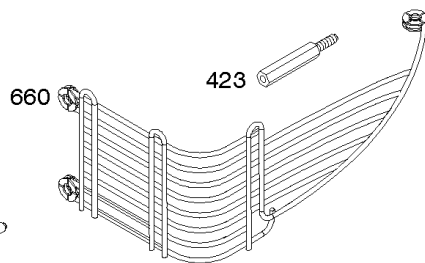

Blower Housing, Cover/Guards, Flywheel, Rewind Starter

REF NO	PART NO	QTY	DESCRIPTION
23B	796621		Flywheel -(Cast Iron)
37	590921		Guard-Flywheel
37B	799155		Guard-Flywheel
58	697316		Rope-Starter -(Cut To Required Length)
60	281434S		Grip-Starter Rope
60A	799716		Grip-Starter Rope
75	691736		Washer -(Flywheel)
78	793480		SCREW -(Flywheel Guard)
258	794451		Screw -(Control Guard)
304	796692		Housing-Blower -(Rewind Start)
332	690662		Nut -(Flywheel)
363	19069		Puller-Flywheel
423	798322		Stud -(Control Guard)
455	796615		CUP, Flywheel
608	796497		Starter-Rewind
660	798323		Guard-Control
660A	593287		Guard-Control
668	797373		Spacer
668A	797383		Spacer
925	796531		Cover-Linkage
1005	796614		Fan-Flywheel
1212	796537		Stud -(Blower Housing)
1212A	793479		Stud -(Blower Housing)
1212B	797002		Stud -(Blower Housing) (Used With Alternator Only)
1335	793481		Nut -(Blower Housing)