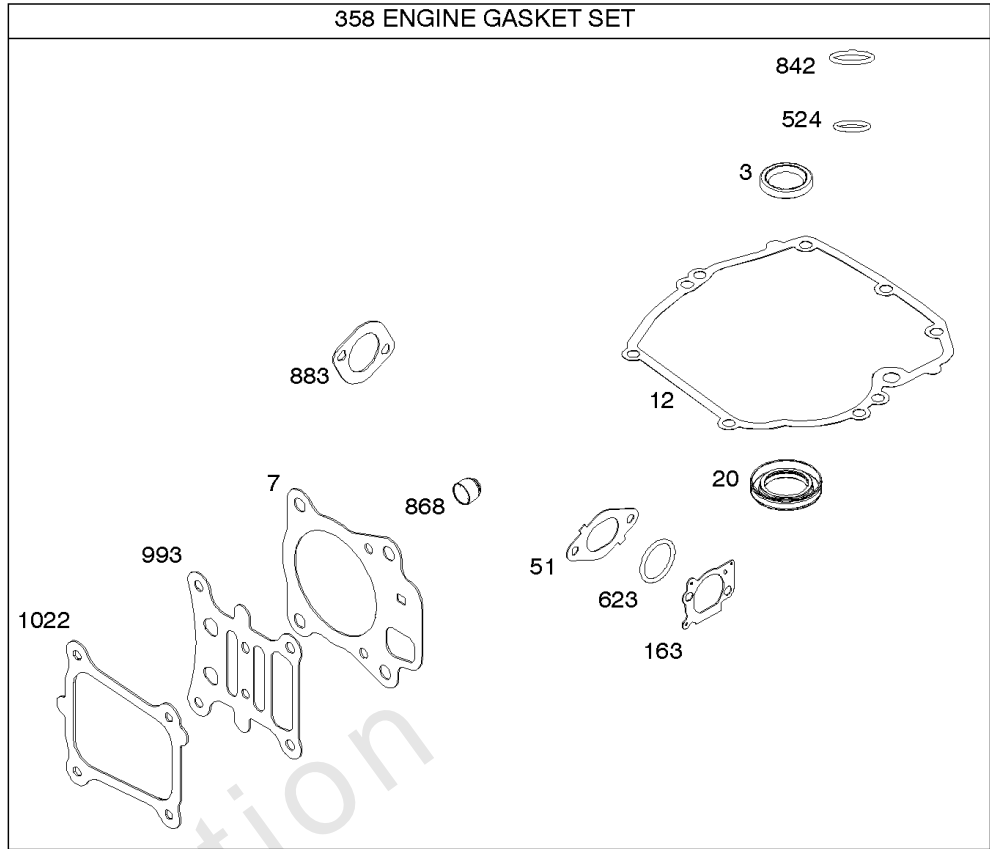

Gasket Set-Engine, Sump

REF NO	PART NO	QTY	DESCRIPTION
3	299819S		SEAL, Oil -(Magneto Side)
4B	592941		Sump-Engine
7	796475		Gasket-Cylinder Head
12	692232		Gasket-Crankcase
15	691680		PLUG, Oil Drain -(Square Socket)
17	798538		Bearing-Ball
20	399781S		Seal-Oil -(PTO Side)
22	691092		Screw -(Crankcase Cover/Sump)
51	796596		Gasket-Intake
163	691894		Gasket-Air Cleaner
358	592173		Gasket Set-Engine
524	692296		Seal-Dipstick Tube
623	793628		Seal-O Ring -(Carburetor Spacer)
718	690959		PIN, Locating
737	692511		Screw -(Oil Filter Adapter)
750	691147		Screw -(Oil Pump Cover)
842	691031		SEAL, O-Ring -(Dipstick Tube)
868	795440		Seal-Valve
883	793497		Gasket-Exhaust
943	692514		Seal-O Ring -(Oil Pump Cover)
965	692507		Cover-Oil Pump
988	692515		Gasket-Oil Adapter
993	796473		Gasket-Cylinder Head Plate
1022	796480		Gasket-Rocker Cover
1024	692508		Pump-Oil
1027	795990		Filter-Oil
1028	796522		Adapter-Oil Filter
1055	796524		Tube-Oil Pump