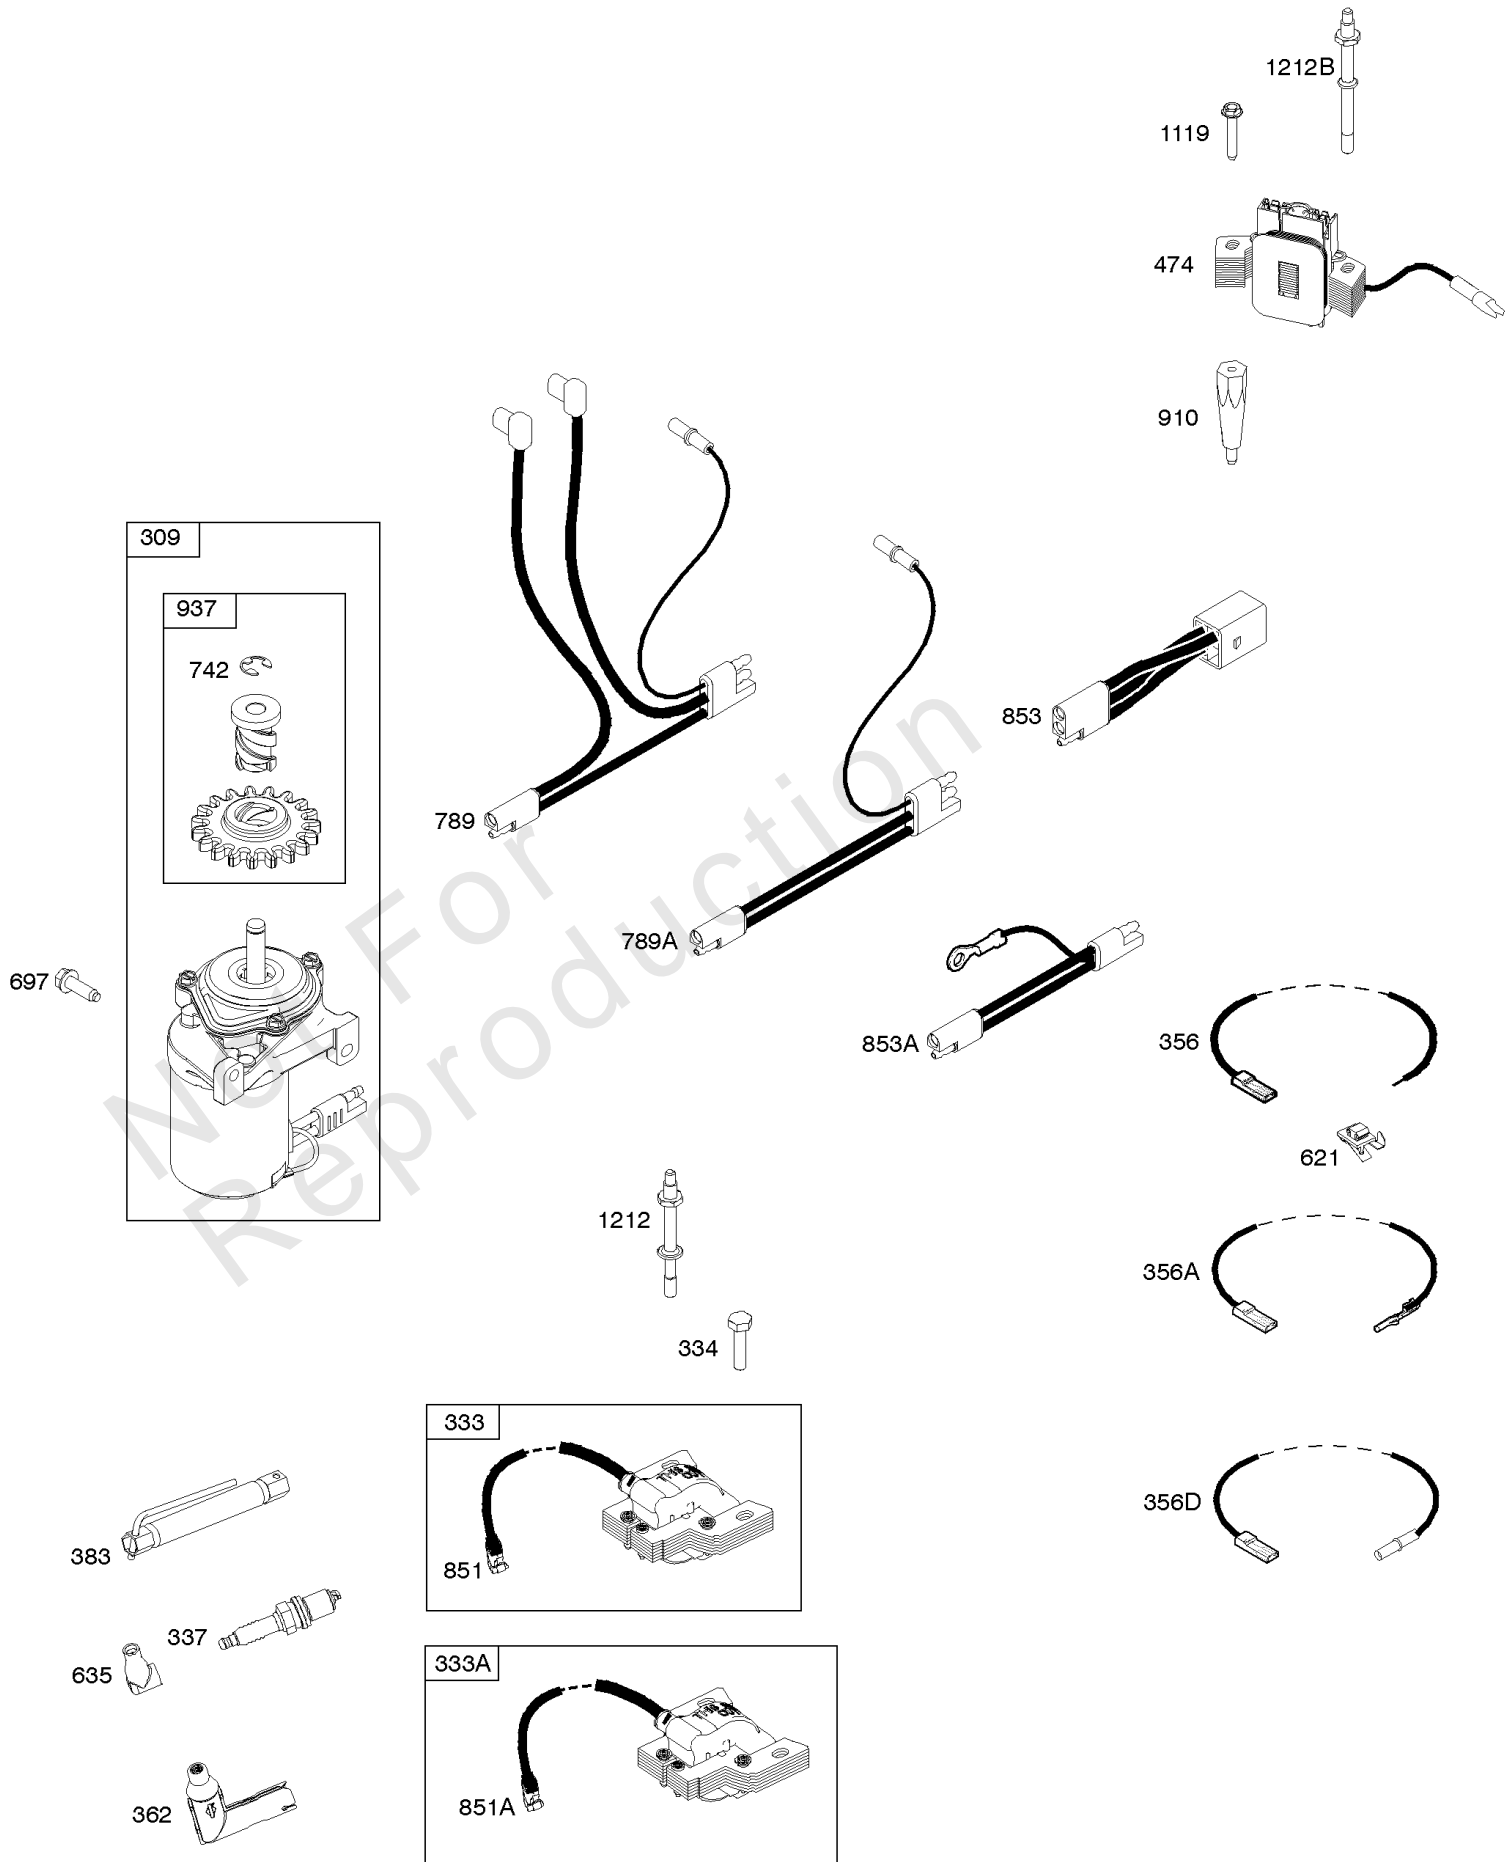

## Fuel Supply, Lubrication

REF NO	PART NO	QTY	DESCRIPTION
187	791766		LINE, Fuel -(Cut To Required Length)
240	298090S		Filter-Fuel
523	796503		DIPSTICK
524	692296		Seal-Dipstick Tube
525	796502		Tube-Dipstick
601	791850		CLAMP, Hose
670	793485		Spacer-Fuel Tank
842	691031		SEAL, O-Ring -(Dipstick Tube)
847	796501		Dipstick/Tube Assembly
957	799585		Cap-Fuel Tank
957A	692046		Cap-Fuel Tank
957C	796577		Cap-Fuel Tank
958	698183		VALVE, Fuel Shut Off(PLT)
972	590949		Tank-Fuel -(Plastic)
1059	793471		Kit-Screw/Washer

## Gasket Set-Engine, Sump

REF NO	PART NO	QTY	DESCRIPTION
3	299819S		SEAL, Oil -(Magneto Side)
4B	592941		Sump-Engine
7	796475		Gasket-Cylinder Head
12	692232		Gasket-Crankcase
15	691680		PLUG, Oil Drain -(Square Socket)
17	798538		Bearing-Ball
20	399781S		Seal-Oil -(PTO Side)
22	691092		Screw -(Crankcase Cover/Sump)
51	796596		Gasket-Intake
163	691894		Gasket-Air Cleaner
358	592173		Gasket Set-Engine
524	692296		Seal-Dipstick Tube
623	793628		Seal-O Ring -(Carburetor Spacer)
718	690959		PIN, Locating
737	692511		Screw -(Oil Filter Adapter)
750	691147		Screw -(Oil Pump Cover)
842	691031		SEAL, O-Ring -(Dipstick Tube)
868	795440		Seal-Valve
883	793497		Gasket-Exhaust
943	692514		Seal-O Ring -(Oil Pump Cover)
965	692507		Cover-Oil Pump
988	692515		Gasket-Oil Adapter
993	796473		Gasket-Cylinder Head Plate
1022	796480		Gasket-Rocker Cover
1024	692508		Pump-Oil
1027	795990		Filter-Oil
1028	796522		Adapter-Oil Filter
1055	796524		Tube-Oil Pump