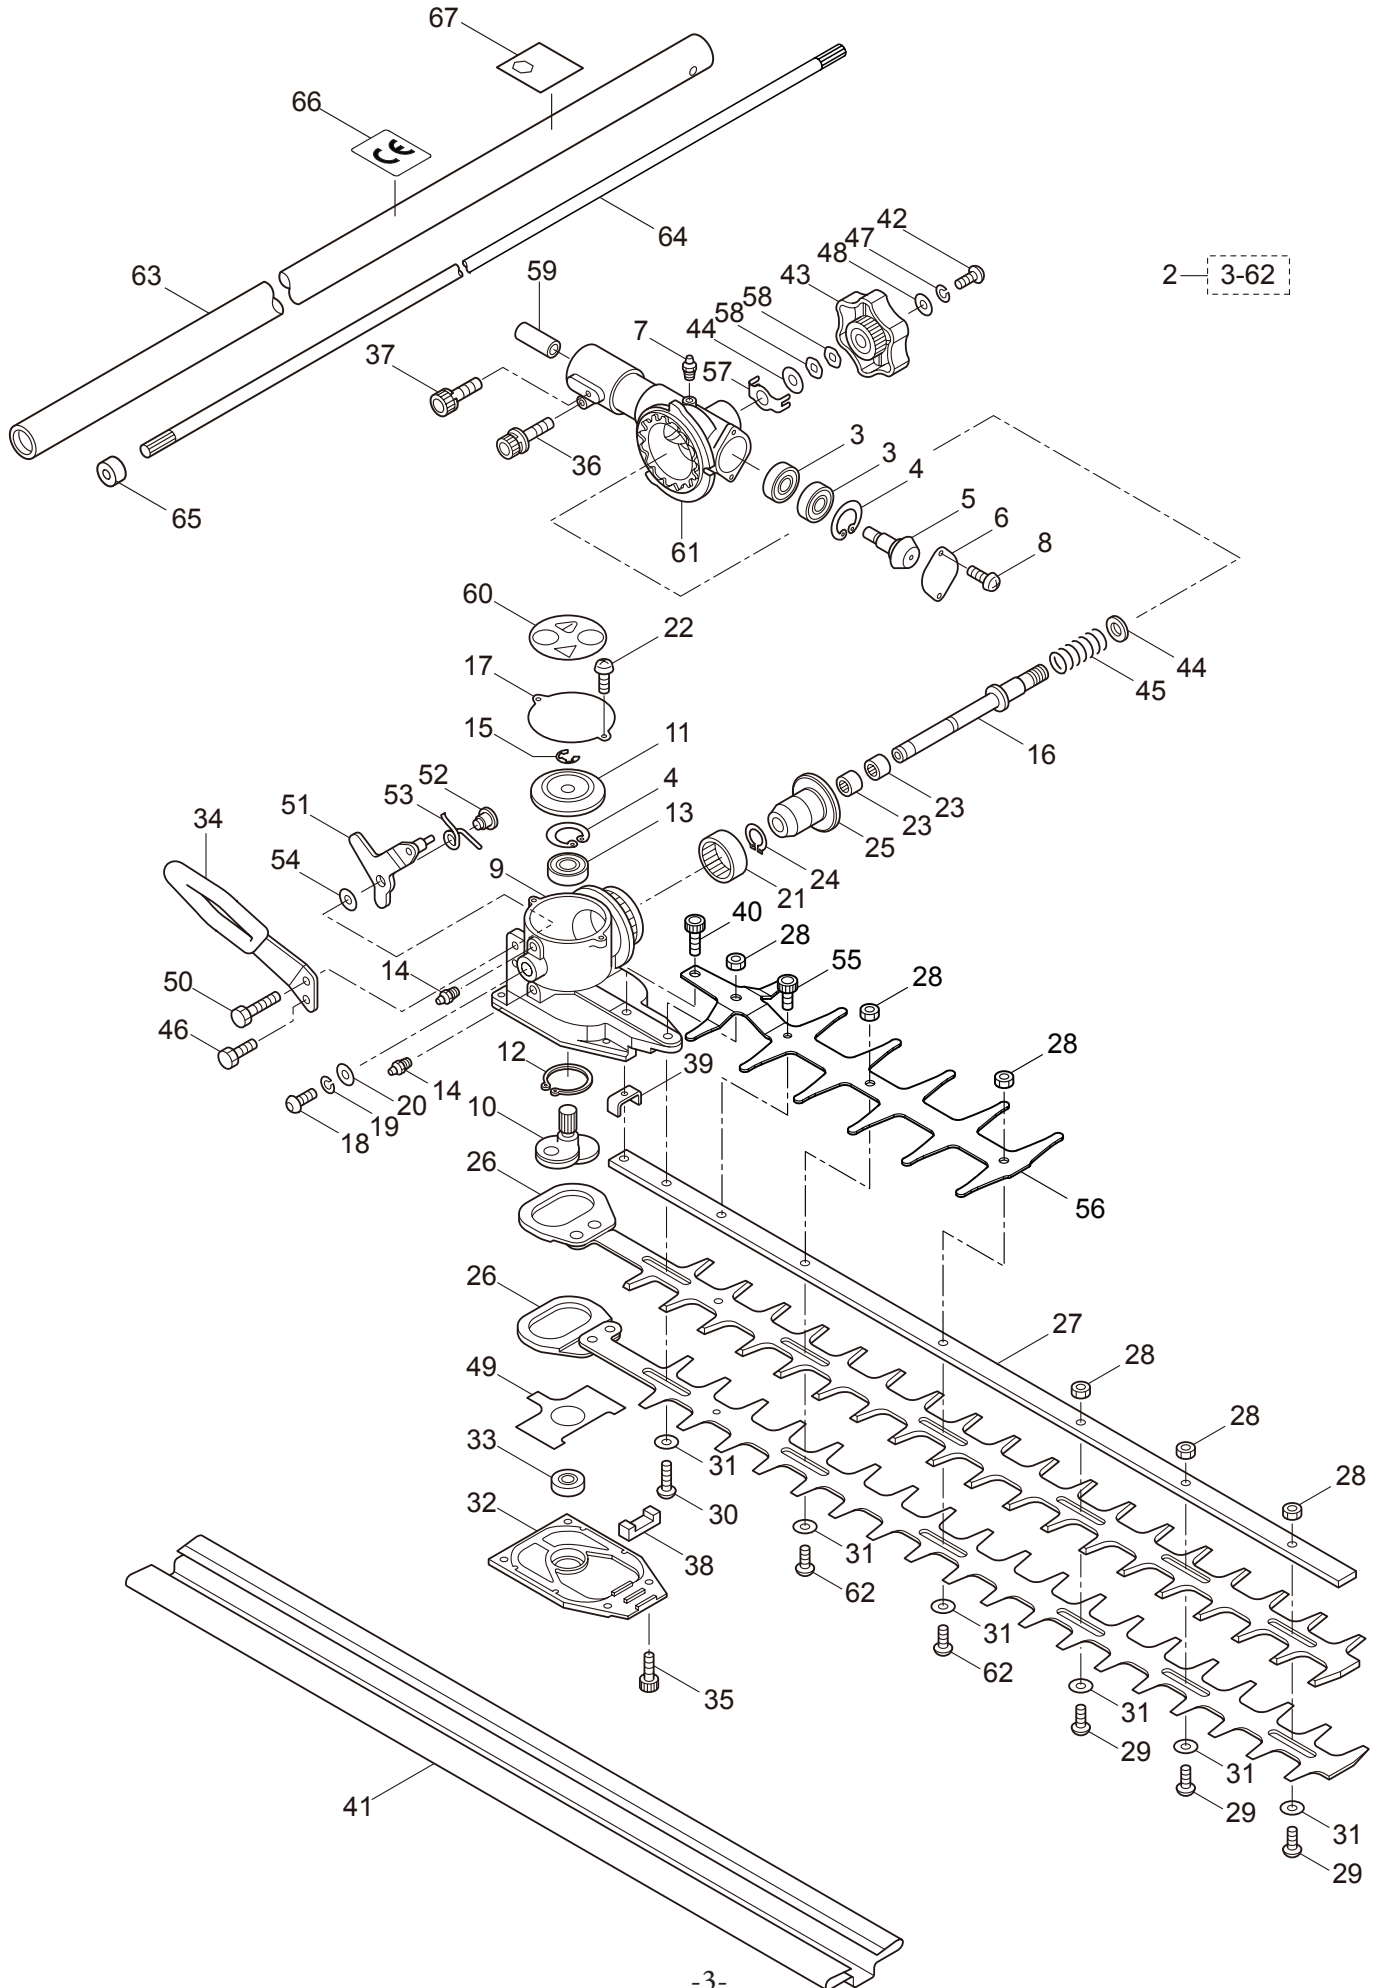

## ET-Nummern

Pos.	Artikel Nummer	Beschreibung	Anzahl	Anmerkung
1-1	77-364519	MCA-HTS(24)	1	
1-2	77-237090	Trimmer Ass'y	1	Incl.3-62
1-3	77-407313	Bearing	2	
1-4	77-631757	Snap Ring	2	RTW26
1-5	77-407314	Bevel Gear	1	
1-6	77-407315	Cover	1	
1-7	77-580766	Grease Nipple	1	M6
1-8	77-631753	Screw	2	M4x8
1-9	77-407316	Gearcase	1	
1-10	77-407317	Crankshaft	1	
1-11	77-407318	Bevel Gear	1	
1-12	77-631759	Snap Ring	1	STW28
1-13	77-582443	Bearing	1	#6000 2RS
1-14	77-580766	Grease Nipple	2	M6
1-15	77-631755	Snap Ring	1	ETW6
1-16	77-407319	Shaft	1	
1-17	77-407320	Cover	1	
1-18	77-407321	Screw	1	M6x16
1-19	77-631749	Spring Washer	1	M6
1-20	77-582436	Washer	1	M6
1-21	77-407322	Bearing	1	
1-22	77-631753	Screw	2	M4x8
1-23	77-407323	Bearing	2	
1-24	77-407324	Snap Ring	1	
1-25	77-407325	Bevel Gear	1	
1-26	77-407326	Blade	2	
1-27	77-407327	Guide Plate	1	
1-28	77-580764	U-Nut	6	M6
1-29	77-631765	Screw	3	L17
1-30	77-407328	Screw	1	L26
1-31	77-991913	Washer	6	
1-32	77-407329	Low Case	1	
1-33	77-631771	Bearing	1	#608 2RS
1-34	77-407330	Handle	1	
1-35	77-407331	Bolt	4	M5x14
1-36	77-631778	Cap Screw	1	M5x25
1-37	77-631777	Cap Screw	1	M5x12
1-38	77-407332	Felt	1	
1-39	77-407333	Plate	1	
1-40	77-407334	Bolt	1	M5x16
1-41	77-407335	Cover of Blade	1	
1-42	77-407336	Screw	1	M6x12
1-43	77-407337	Knob	1	
1-44	77-407338	Washer	2	