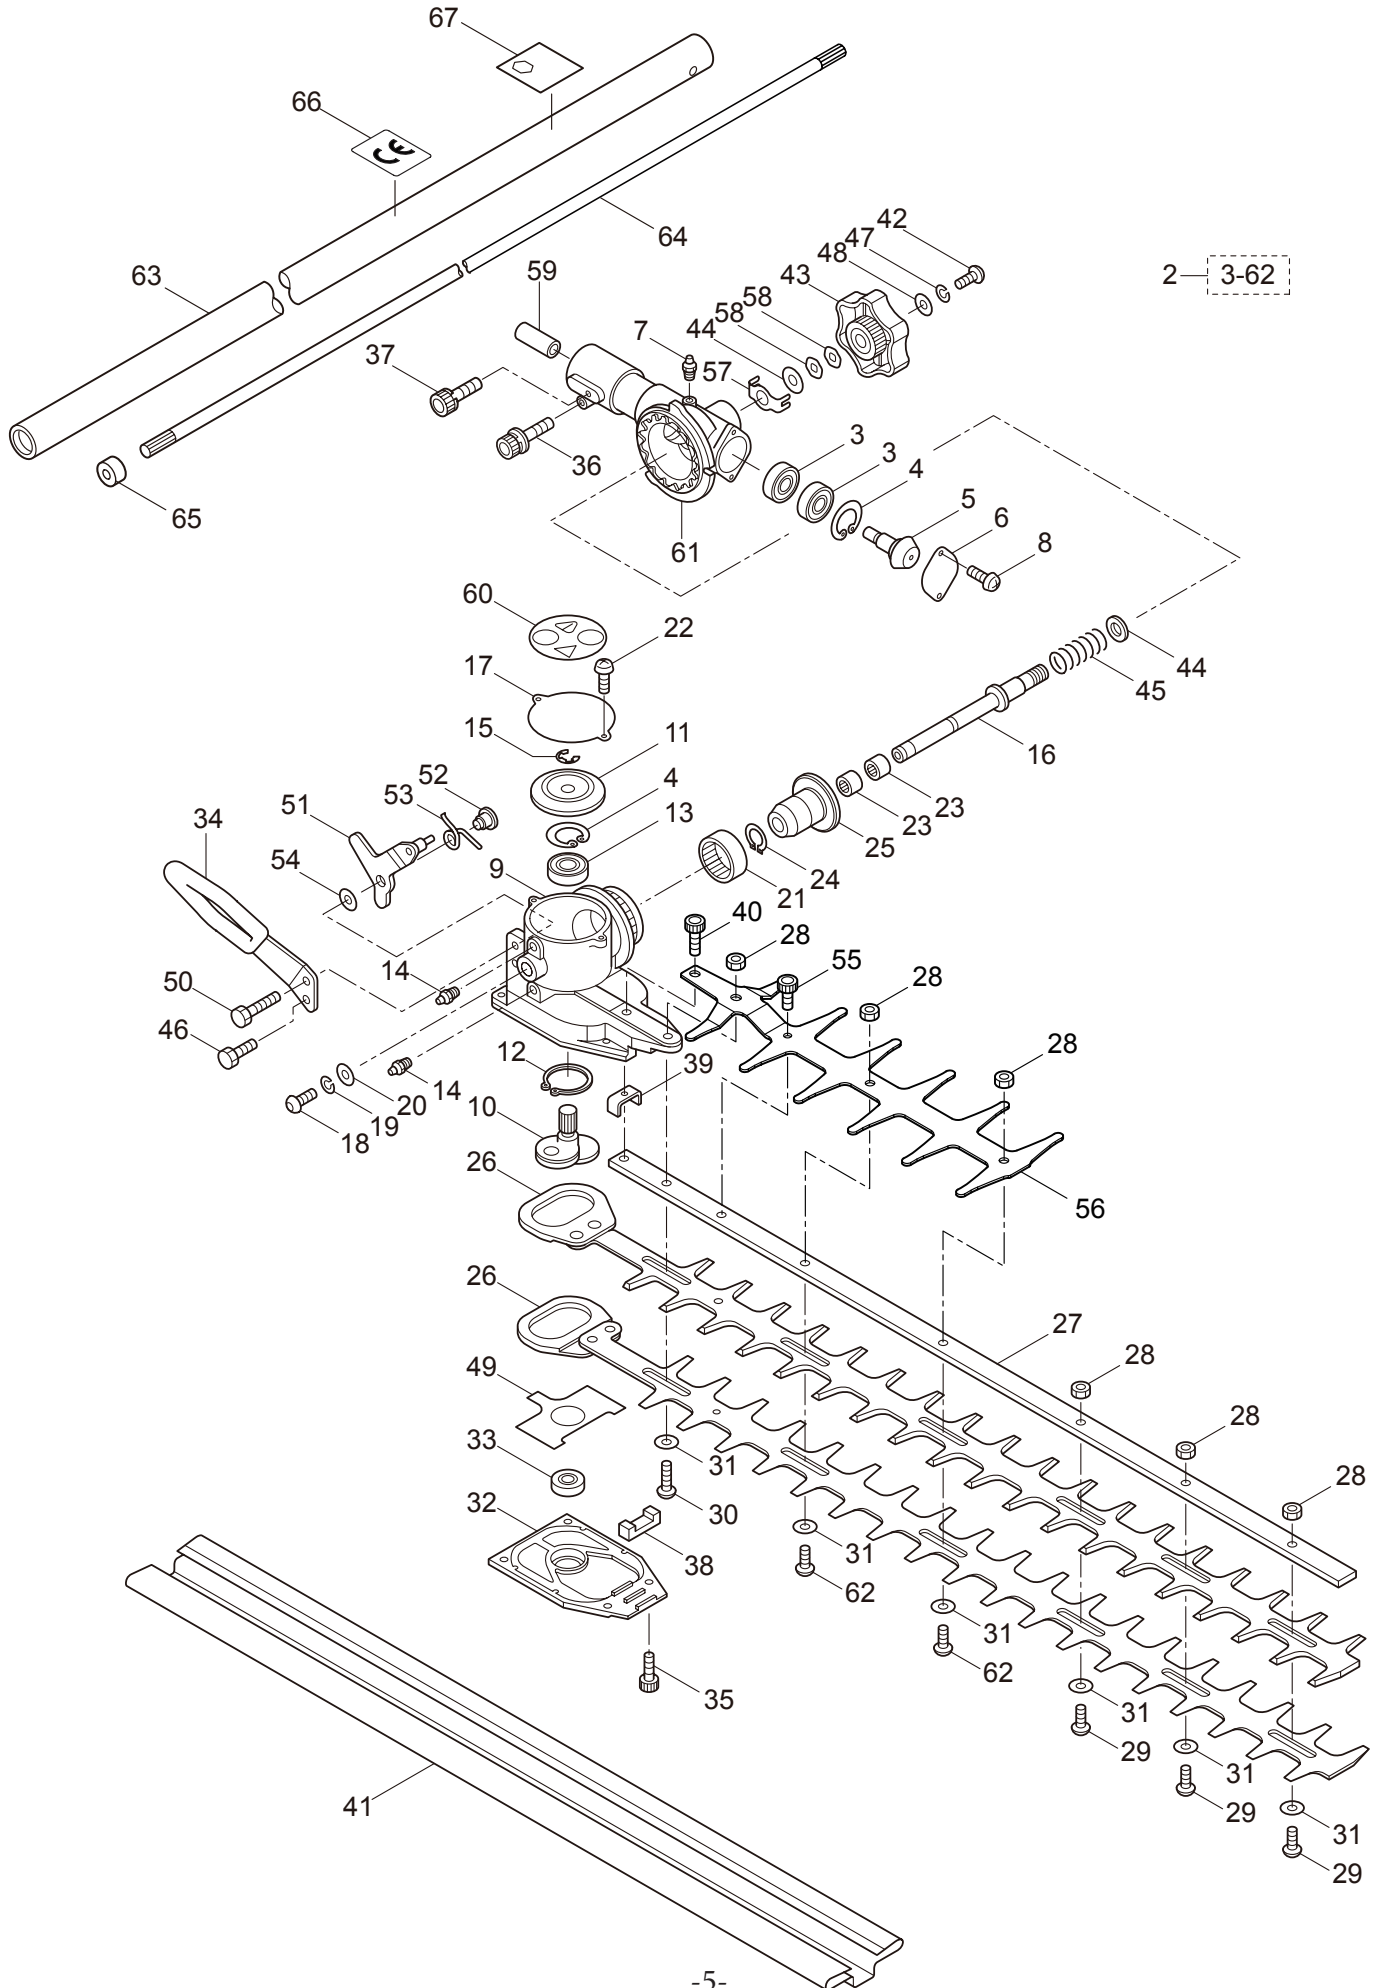

1. MCA-HTSL 24" 60CM FORTSETZUNG

1. MCA-HTS(24)
MCA-HTSL 24" 60cm

ET-Nummern

Pos.	Artikel Nummer	Beschreibung	Anzahl	Anmerkung
1-45	77-407339	Spring	1	
1-46	77-631770	Screw	1	M6x12
1-47	77-631749	Spring Washer	1	M6
1-48	77-582436	Washer	1	M6
1-49	77-407340	Plate	1	
1-50	77-407341	Bolt	1	M6x25
1-51	77-407342	Lever	1	
1-52	77-407343	Bush	1	
1-53	77-407344	Spring	1	
1-54	77-646471	Washer	1	
1-55	77-407345	Bolt	1	M5x8
1-56	77-237226	Blade Guard	1	
1-57	77-407347	Plate	1	
1-58	77-407348	Washer, Wave	2	
1-59	77-631779	Joint	1	
1-60	77-407349	Label	1	
1-61	77-407312	Joint Case	1	
1-62	77-631764	Screw	2	L19
1-63	77-237688	Driveshaft Tube	1	
1-64	77-236843	Driveshaft	1	758L
1-65	77-216079	Stopper	1	
1-66	77-237626	Label	1	CE
1-67	77-231264	Label	1	111dBA