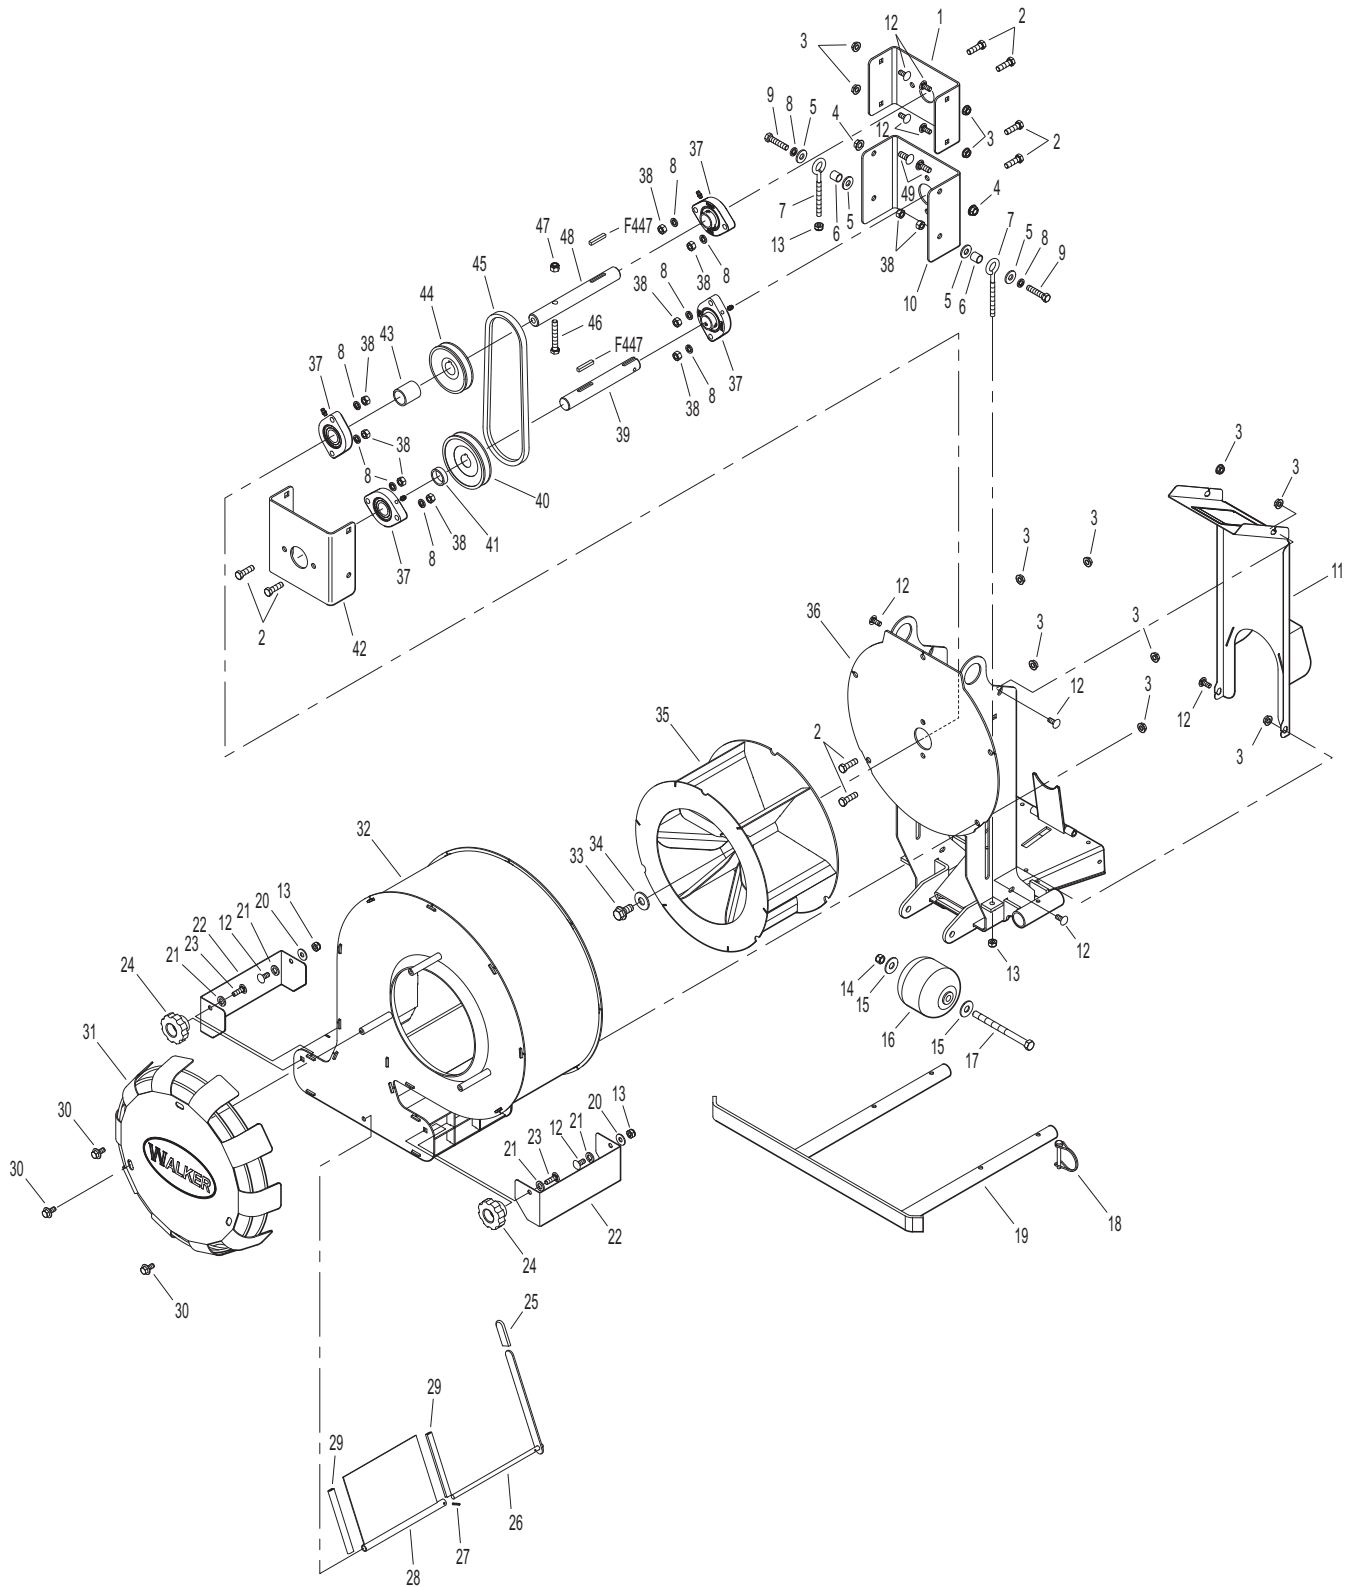

DEBRIS BLOWER COMPONENTS

ITEM NO.	WLK PART NO.	RAD PART NO.	DESCRIPTION	NO. REQ'D	ITEM NO.	WLK PART NO.	RAD PART NO.	DESCRIPTION	NO. REQ'D
Debris Blower Components					31	NS	668739	Intake Cover	1
1	NS	668745	Upper Bearing Support	1	32	NS	668736	CW Impeller Housing	1
2	O/L		Bolt Hex 3/8" NC x 1 1/4" GR 5	8	33	NS	0200078	Bolt Serrated Flange 1/2" NC x 1" GR 5	1
3	WLK	0900036	Nut Serrated Flange 5/16" NC	12	34	O/L		Flat Washer 9/16" Int.	1
4	WLK	0900035	Nut Serrated Flange 3/8" NC	2	35	NS	668737	CW Impeller	1
5	O/L		Flat Washer 7/16" Int.	4	36	NS	668735	Housing	1
6	NS	668751	Spacer Bushing	2	37	NS	4300054	Bearing 1", 2 Holes 10MM, 3" C-C With Grease Fitting and Set Screws	4
7	WLK	656229	Eye Bolt 5/16" x 5" With Nut	2		WLK	654106	Grease Fitting 1/4"-28 NF	4
8	O/L		Lockwasher 3/8"	10	38	O/L		Hex Nut 3/8" NC	10
9	O/L		Bolt Hex 3/8" NC x 1 3/4" GR 5	2	39	I439	656109	Drive Shaft, 1 x 7-3/8	1
10	NS	668744	Lower Bearing Support	1	40	NS	664011	Pulley MA43	1
11	NS	668738	Belt Guard	1	41	NS	668748	Spacer Bushing 0.375"	1
12	WLK	0300002	Carriage Bolt 5/16" x 3/4" NC GR 5	10	42	NS	668743	Lower Bearing Support	1
13	O/L		Nylon Insert Locknut 5/16" NC	4	43	NS	668747	Spacer Bushing 1.5"	1
14	O/L		Nylon Insert Locknut 7/16" NC	1	44	I461	663456	Pulley MA38	1
15	O/L		Flat Washer 1/2" Int.	2	45	NS	663380	Belt AX30	1
16	NS	3800072	Wheel	1	46	NS	0100186	Bolt Hex 3/8" NC x 2 1/2" GR 8	1
17	NS	0100252	Bolt Hex 7/16" NC x 5 1/2" GR 5	1	47	O/L		Nylon Insert Locknut 3/8" NC	1
18	WLK	1900006	Round Wire Lock Pin 1/4"	1	48	NS	668746	Driven Shaft	1
19	NS	668740	Parking Stand	1	49	NS	0300008	Carriage Bolt 3/8" NC x 1" GR 5	2
20	I171	658467	11/32 Nylon Washer	2	Fasteners				
21	I172	658468	7/16 Nylon Washer	4	F447	655379	1/4 x 1/4 x 1 Key		2
22	NS	668749	Nozzle Deflector	2	NOTE: Decals are illustrated in greater detail in the Owner's section of this manual. Refer to SAFETY, CONTROL, AND INSTRUCTION DECALS in Safety Instructions, Page 18.				
23	NS	0300003	Carriage Bolt 5/16" NC x 1" GR 5	2	NOTE: All NS items are not sold by Walker Manufacturing.				
24	I170	657309	Knob 5/16" NC	2					
25	NS	4200031	Plastic Hand	1					
26	NS	668742	Angling Arm	1					
27	O/L		Spring Pin 1/8" x 3/4"	1					
28	NS	668741	Angling Deflector	1					
29	NS	668752	Protective Rubber	2					
30	NS	0200083	Bolt Serrated Flange 5/16" NC x 3/4" GR 5	3					

DEBRIS BLOWER COMPONENTS

Effective Date 09-01-09

Use only genuine Walker® replacement parts.